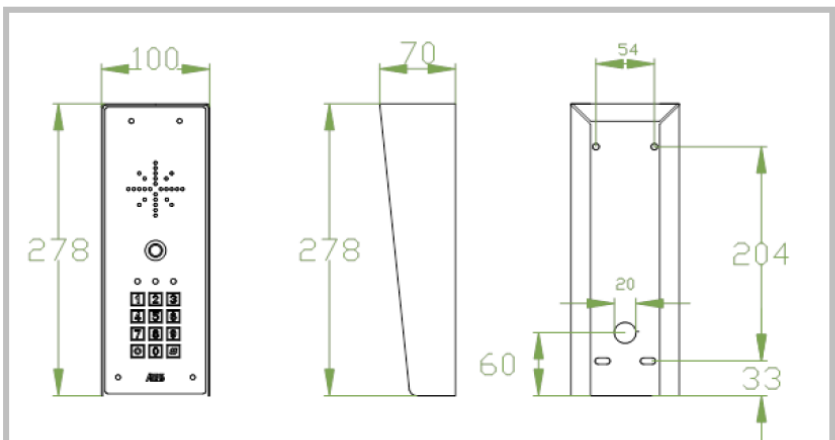

Entrée Phone 302

Kits & Part numbers

302-HB (Hooded Model)

- Hooded model, for a more traditional yet smart look.
- BS316 marine grade stainless steel construction with gloss black face trim.
- Built for tough environments.
- Illuminated push button.
- Kit includes speech panel, handset, power supply, manual.

302-HBK (Hooded Model With Keypad)

- Hooded with keypad for a more traditional yet smart look.
- Built in, illuminated code-lock keypad for access control.
- Keypad includes 3 relays, 1200 codes, with latching & momentary operation + more.
- BS316 marine grade, brushed stainless steel construction with gloss acrylic trim.
- Kit includes speech panel, handset, power supply, manual.

Entrée Phone 302

Wired Intercom System

+12v d.c. PSU

Hard Wired

Technical Details

Power	12v dc
Working distance	150m on 24AWG CAT5 cable
Weather rating	IP55
Wiring	2 x audio, 2 x power, 2 x door release
Max handsets	4
Relay type	N/O momentary 4 second pulse