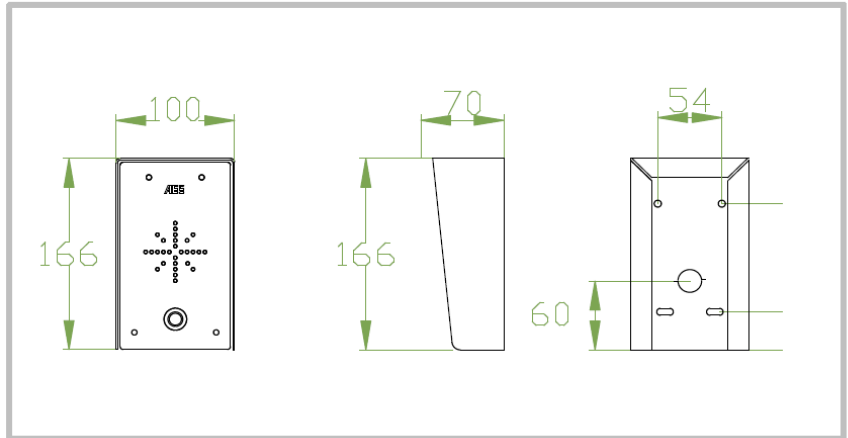

Entrée Phone 302

Kits & Part numbers

302-HB (Hooded Model)

- Hooded model, for a more traditional yet smart look.
- BS316 marine grade stainless steel construction with gloss black face trim.
- Built for tough environments.
- Illuminated push button.
- Kit includes speech panel, handset, power supply, manual.

302-HBK (Hooded Model With Keypad)

- Hooded with keypad for a more traditional yet smart look.
- Built in, illuminated code-lock keypad for access control.
- Keypad includes 3 relays, 1200 codes, with latching & momentary operation + more.
- BS316 marine grade, brushed stainless steel construction with gloss acrylic trim.
- Kit includes speech panel, handset, power supply, manual.

Entrée Phone 302

Wired Intercom System

+12v d.c. PSU

Hard Wired

Technical Details

Power	12v dc
Working distance	150m on 24AWG CAT5 cable
Weather rating	IP55
Wiring	2 x audio, 2 x power, 2 x door release
Max handsets	4
Relay type	N/O momentary 4 second pulse