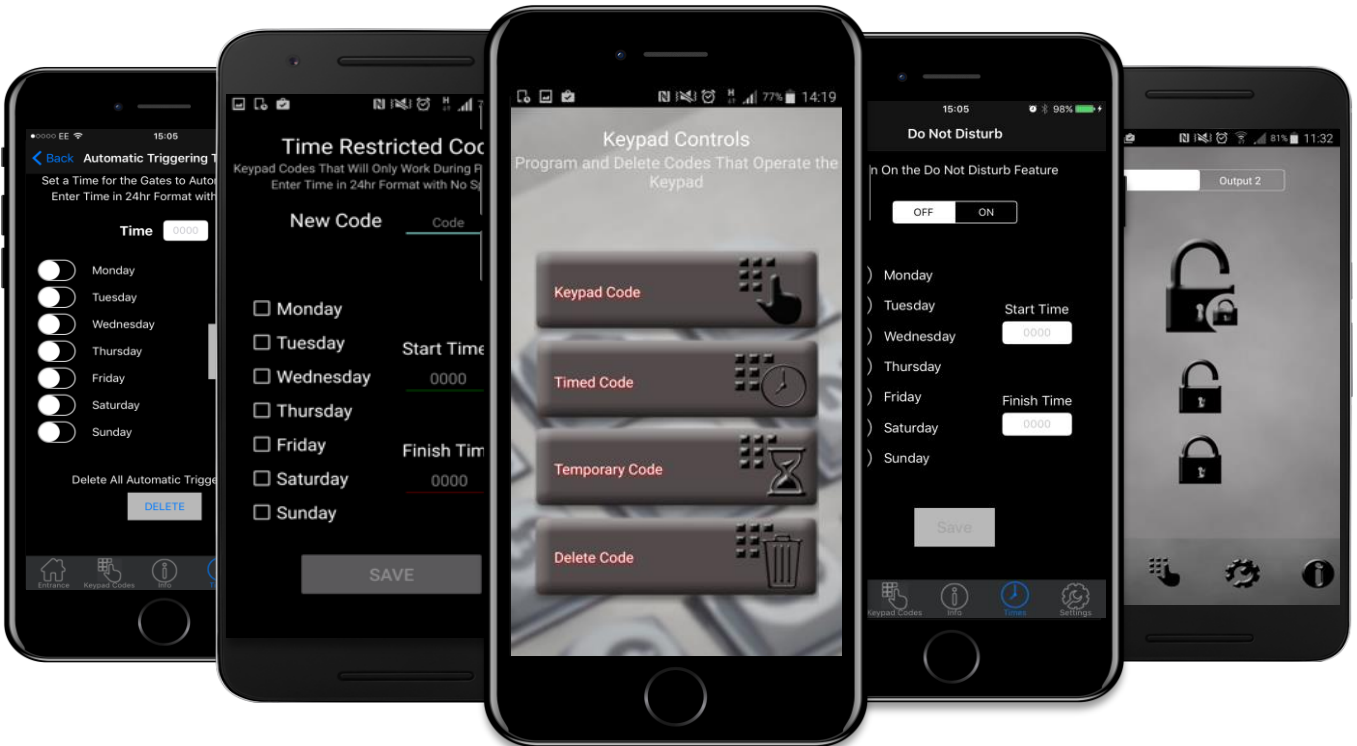

# CELLCOM *Prime*

Advanced GSM Intercom

- Set automatic gate open & close times\*.
- Do not disturb watershed time.
- User history log to your phone.

- Add keypad codes by APP
- Built in time clock.
- Issue time restricted codes.
- Trigger & latch open gates.

## Advanced GSM Intercom

### Technical Details

Dial out numbers	4
Permanent codes	200
Time restricted codes	20
Temporary codes	30
Automatic trigger events per week	40
Caller ID numbers	100

Power supply	15v dc (included)
Relays	2
Relay type	N/C and N/O
Relay load	2 amps 24v ac max
Power consumption	300mA on dial out, 2amp peak demand
Modem models	2G quad band, 3G EU, 3G USA