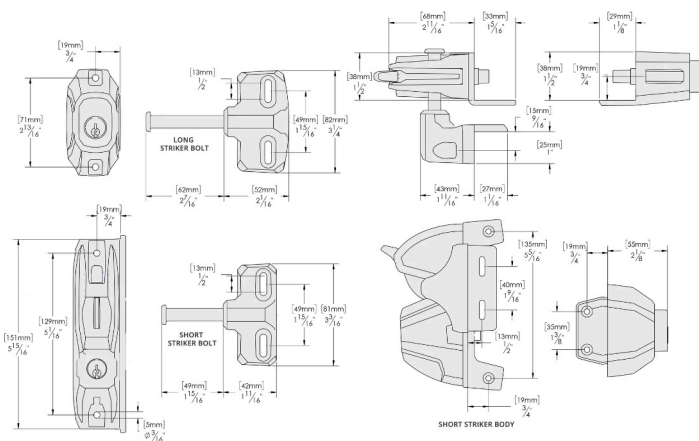

# LokkLatch® Deluxe Series 3

Keyed to differ version

g<sub>c</sub>g

GATE CONTROL GEAR

The recently released LokkLatch® DELUXE Series 3 model is even better, stronger and faster to install. It is the ultimate privacy and security gate latch for homes and industrial areas. It operates and locks from both sides of the gate, and so eliminates the need for padlocks, chains or handle-holes in gates. The LokkLatch DELUXE S3 is made of super-strong, rust-free polymers and stainless steel components, so it's tough and durable. Side-fixing legs provide easy fitting alignment and extra fixing strength. The two-part design provides an 'External Access Button' that allows street-side entry. Conveniently, the two security lock cylinders can be rekeyed to match other household doors and accesses. (See your locksmith prior to latch installation.) The LokkLatch® DELUXE S3 also offers vertical and horizontal adjustment to ensure proper fit and reliable operation. It can be fitted to all square-posted gates (up to 150mm deep) and can be adapted to left- or right-swinging gates.

- Operates & locks from both sides of gate
- New fitting jig provides easier, faster installation
- New ball-joint Connecting Rod quickens installation
- Two latch-bolt lengths (models) for different gates
- Requires only one drilled hole through post
- Dual 6-pin locks can be rekeyed to match doors etc.
- Includes 125mm & 150mm connector rods (a spare if needed)
- Vertically & horizontally adjustable
- Industrial-strength polymer construction
- 316 marine-grade stainless components
- Fits fence posts 38–150mm deep