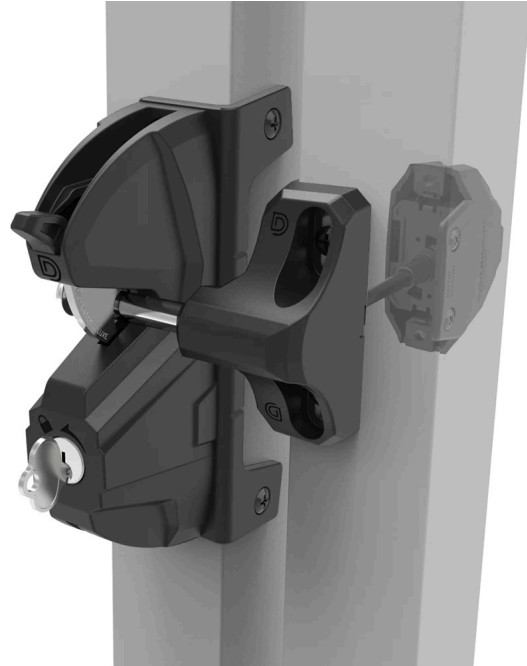

# LokkLatch® Deluxe Series 3

Keyed to differ version

g<sub>c</sub>g

GATE CONTROL GEAR

The recently released LokkLatch® DELUXE Series 3 model is even better, stronger and faster to install. It is the ultimate privacy and security gate latch for homes and industrial areas. It operates and locks from both sides of the gate, and so eliminates the need for padlocks, chains or handle-holes in gates. The LokkLatch DELUXE S3 is made of super-strong, rust-free polymers and stainless steel components, so it's tough and durable. Side-fixing legs provide easy fitting alignment and extra fixing strength. The two-part design provides an 'External Access Button' that allows street-side entry. Conveniently, the two security lock cylinders can be rekeyed to match other household doors and accesses. (See your locksmith prior to latch installation.) The LokkLatch® DELUXE S3 also offers vertical and horizontal adjustment to ensure proper fit and reliable operation. It can be fitted to all square-posted gates (up to 150mm deep) and can be adapted to left- or right-swinging gates.

- Operates & locks from both sides of gate
- New fitting jig provides easier, faster installation
- New ball-joint Connecting Rod quickens installation
- Two latch-bolt lengths (models) for different gates
- Requires only one drilled hole through post
- Dual 6-pin locks can be rekeyed to match doors etc.
- Includes 125mm & 150mm connector rods (a spare if needed)
- Vertically & horizontally adjustable
- Industrial-strength polymer construction
- 316 marine-grade stainless components
- Fits fence posts 38–150mm deep