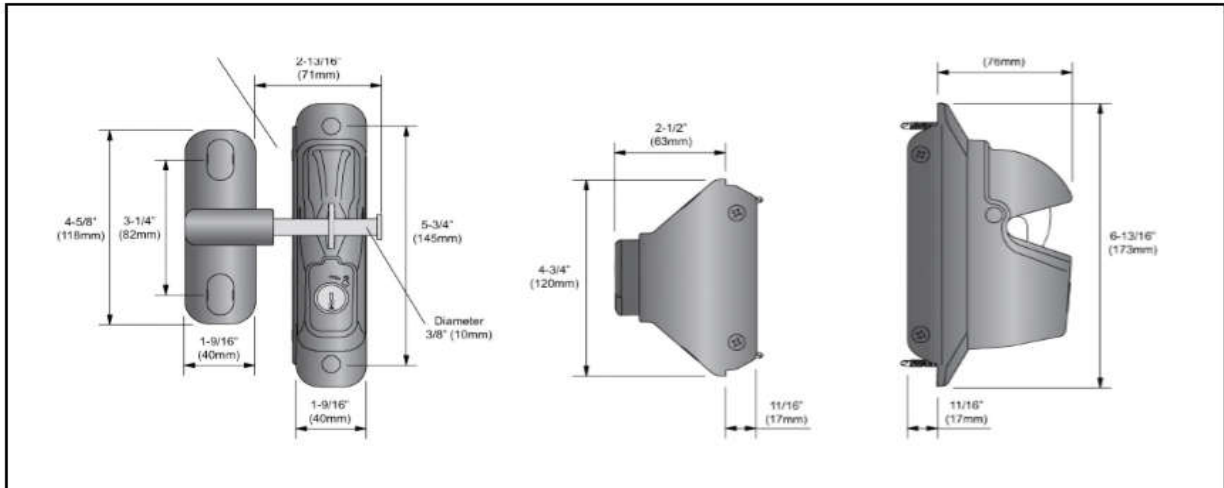

Has an External Access Kit (EAK)

Fits posts 28mm-150mm, metal or timber

Easy to install with a fitting jig that is supplied

Two fully functional elements that are simple

Can be opened & locked from both sides of gate

## Dimensions