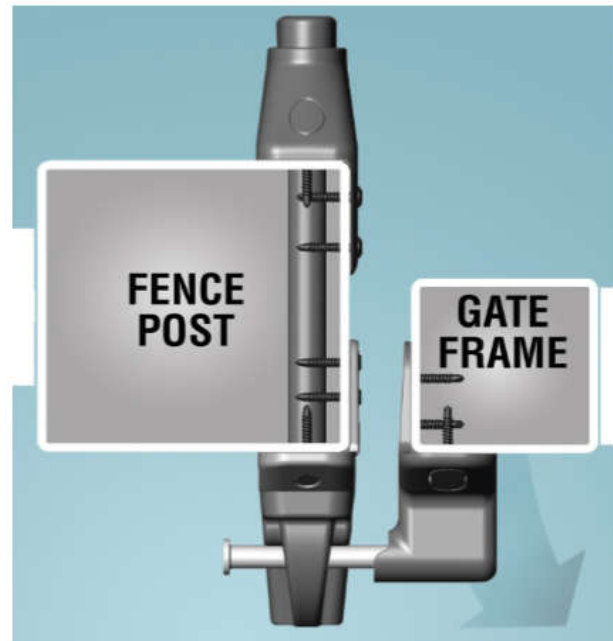

Dimensions

Ordering Details

Standard Latch

LLP1S-L

Lokk-Latch PRO-SL (commercial self locking gate latch)