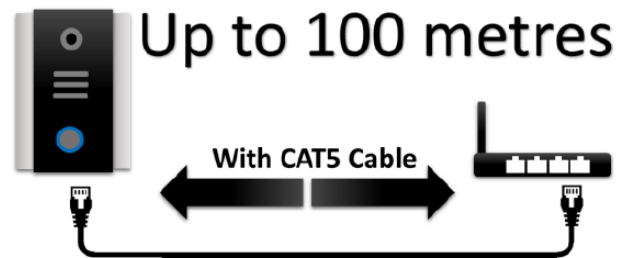

Predator Wi-Fi

Range Extending Tips

Up to 60 metres
(Depending on home router type, router location and building materials)

Up to 200 metres
With Homeplugs (depending on electrical circuits)

Up to 500 metres
With Point to Point WiFi Link

- Range can be extended up to 500 metres by using various open market devices, such as Homeplug Technology, WiFi repeaters and point to point links. Always conduct a site survey before quoting this system.