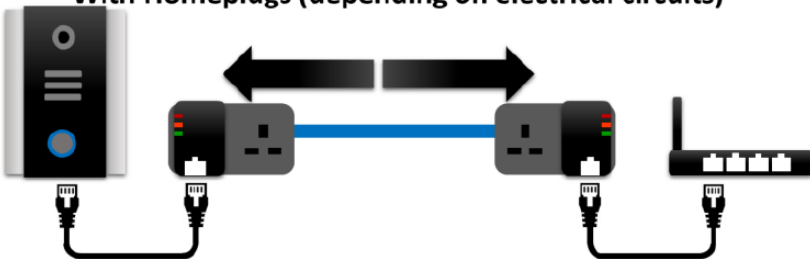

Predator Wi-Fi

Range Extending Tips

Up to 60 metres
(Depending on home router type, router location and building materials)

Up to 200 metres
With Homeplugs (depending on electrical circuits)

Up to 500 metres
With Point to Point WiFi Link

- Range can be extended up to 500 metres by using various open market devices, such as Homeplug Technology, WiFi repeaters and point to point links. Always conduct a site survey before quoting this system.