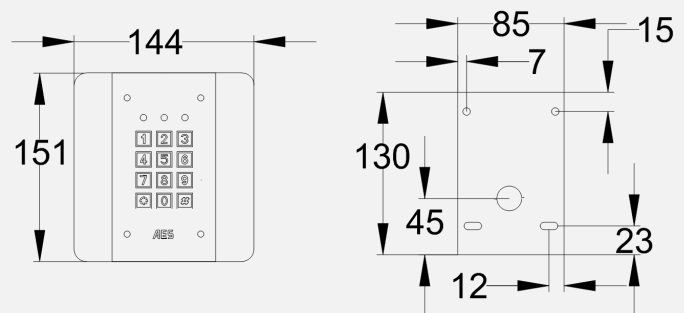

SA-ASK-EU

Architectural keypad, 100% brushed marine grade stainless steel, tough yet stylish.