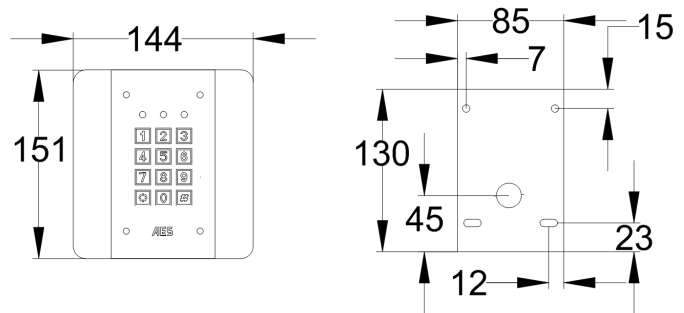

EU (Europe)
US (USA)
AU (Australia & NZ)

SA-ABK-EU

Architectural keypad, stylish toughened black acrylic trim over beautiful yet tough marine grade stainless steel.