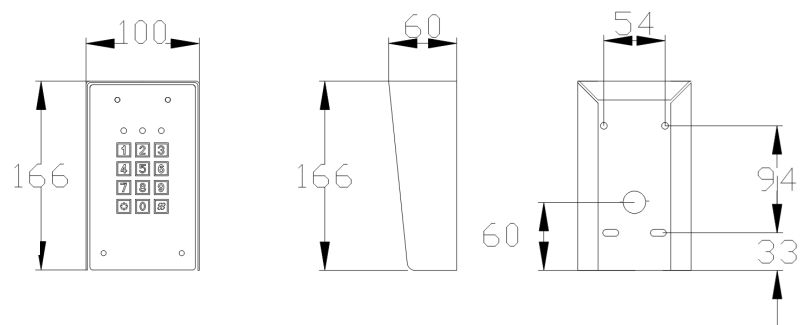

SA-IBK-EU

Sleek gloss all black faceplate, reinforced with stainless steel, textured powder coated corrosion resistant aluminium hood and stainless steel backplate.