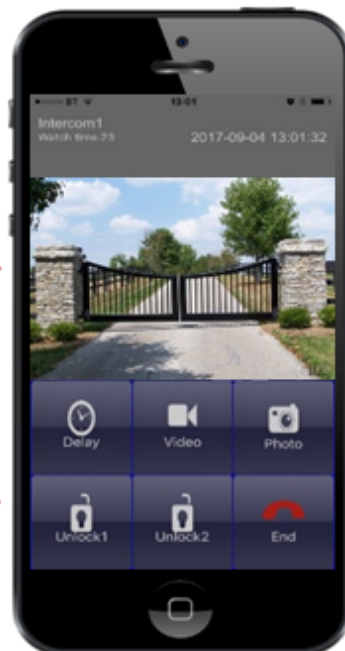

WiFi Predator 2

Wi-Fi Video Intercom

Long range antenna
(up to 60m working range depending on
router type and location)!

Search:
WIFI PRO 2

OR Scan
QR Code

- Simple setup by mobile phone.
- Connect to the intercom directly through your phone's Wi-Fi, enter the pass code for the home hub Wi-Fi and the device is connected.
- View the gate/door and open any time with monitoring mode.
- Full duplex speech.
- 2 Relay Output.
- Latching outputs for hold open.
- CAT5 terminal port for easy hard wire option.
- Upgraded camera, with IR cut filter for better colour by day and IR night vision by night.
- Stores images of the last 32 missed callers on your phone.
- Still works locally on Wi-Fi network even if broadband goes down.
- Can work with most market standard outdoor Wi-Fi repeaters for extended range.

WiFi Predator 2

WiFi Video Intercom

NEW!
Google™ PUSH alerts
on Apple
and Android
devices

Icon
based
layout

Amazon™ Cloud P2P
servers hosted in multiple
countries for the fastest
connection.

NEW! 2 relays

NEW! Full 2 way Duplex
and half Duplex sound
options!

NEW! Upgraded
camera, with IR cut
filter for better colour
by day and IR night
vision by night

WiFi Predator 2

Wi-Fi / LAN Video Intercom

High gain Wi-Fi antenna

60 degree transmission to concentrate & extend range. Weatherproof for outdoor use.