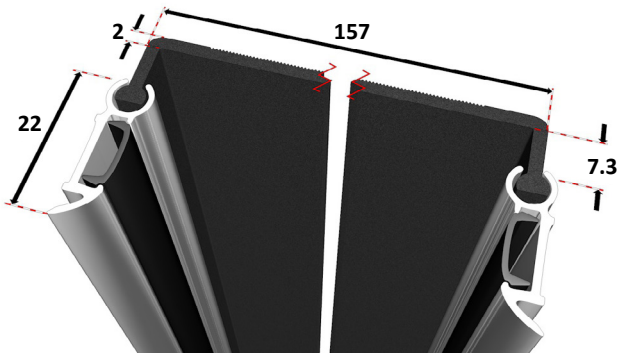

Where automatic swing doors are fitted, it is a requirement of BS EN 16005 that finger trap protection be used at the hanging stile(s) of the doorset.

Astro FingerKeeper Industrial TPV is a heavy duty finger-pinch protection device (anti-finger-trapping hinge guard). Manufactured from a TPV material fitted in an Anodised Aluminium carrier, that is supplied with self drilling screws and 2 x push-in screw concealing strips to match.

The device is designed for demanding commercial & industrial environments. For use with interior or exterior timber or metal doors. Slimline design and unobtrusive fittings also suits non-commercial settings and can be used by powered / security gate installers for gate finger guards. The device is also suitable for automatic doors.

TPV Information:

TPV is a compound composed of Polypropylene and EPDM rubber used in vehicle, white goods and weatherproofing applications.

TPV has excellent resistance to common industrial chemicals.

TPV has greater tear strength and resistance than EPDM.

TPV can be readily recycled.

*Astro FingerKeeper Industrial TPV Standard Profile
(measurements in mm)*