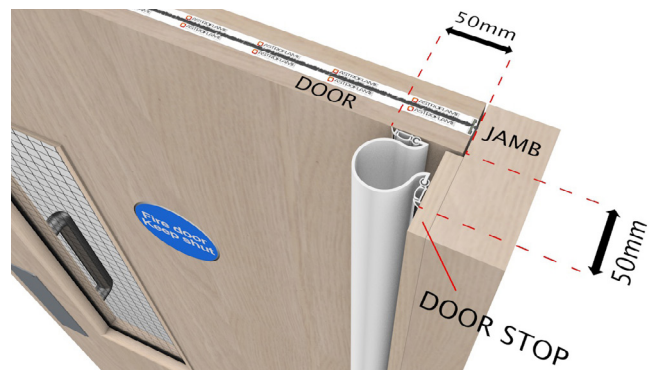

Astro FingerKeeper Industrial TPV shown on a closed door

Product Description

Finger entrapment in doors can result in serious injuries that have long term effects and may require significant hospital treatment. Preventing such injuries is therefore important. Finger trap protection should be installed in all hinged or pivoted door situations, where users can potentially get fingers caught between the door and the frame. All public areas including shops, hotels and fitness centres should be reviewed for potential risks.

Areas of particular concern include:

Schools or child care centres. Children suffer a disproportionate number of finger entrapment injuries because of their lack of understanding of the dangers presented by doors, young children may put their fingers into the gap between a door and its frame without any awareness of the possible consequences.