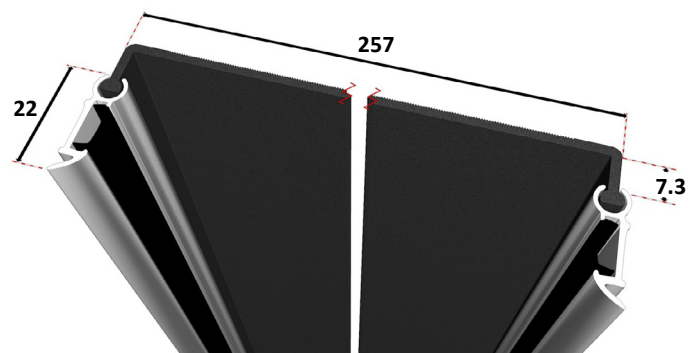

### Product Availability

Lengths: 2100mm (Standard) and **2500mm** (Long).

Widths: 157mm (Standard) or **257mm (Wide)**.

Material: TPV (ThermoPlastic Vulcanizate polymer).

Colours: Standard width guard - Black or White.