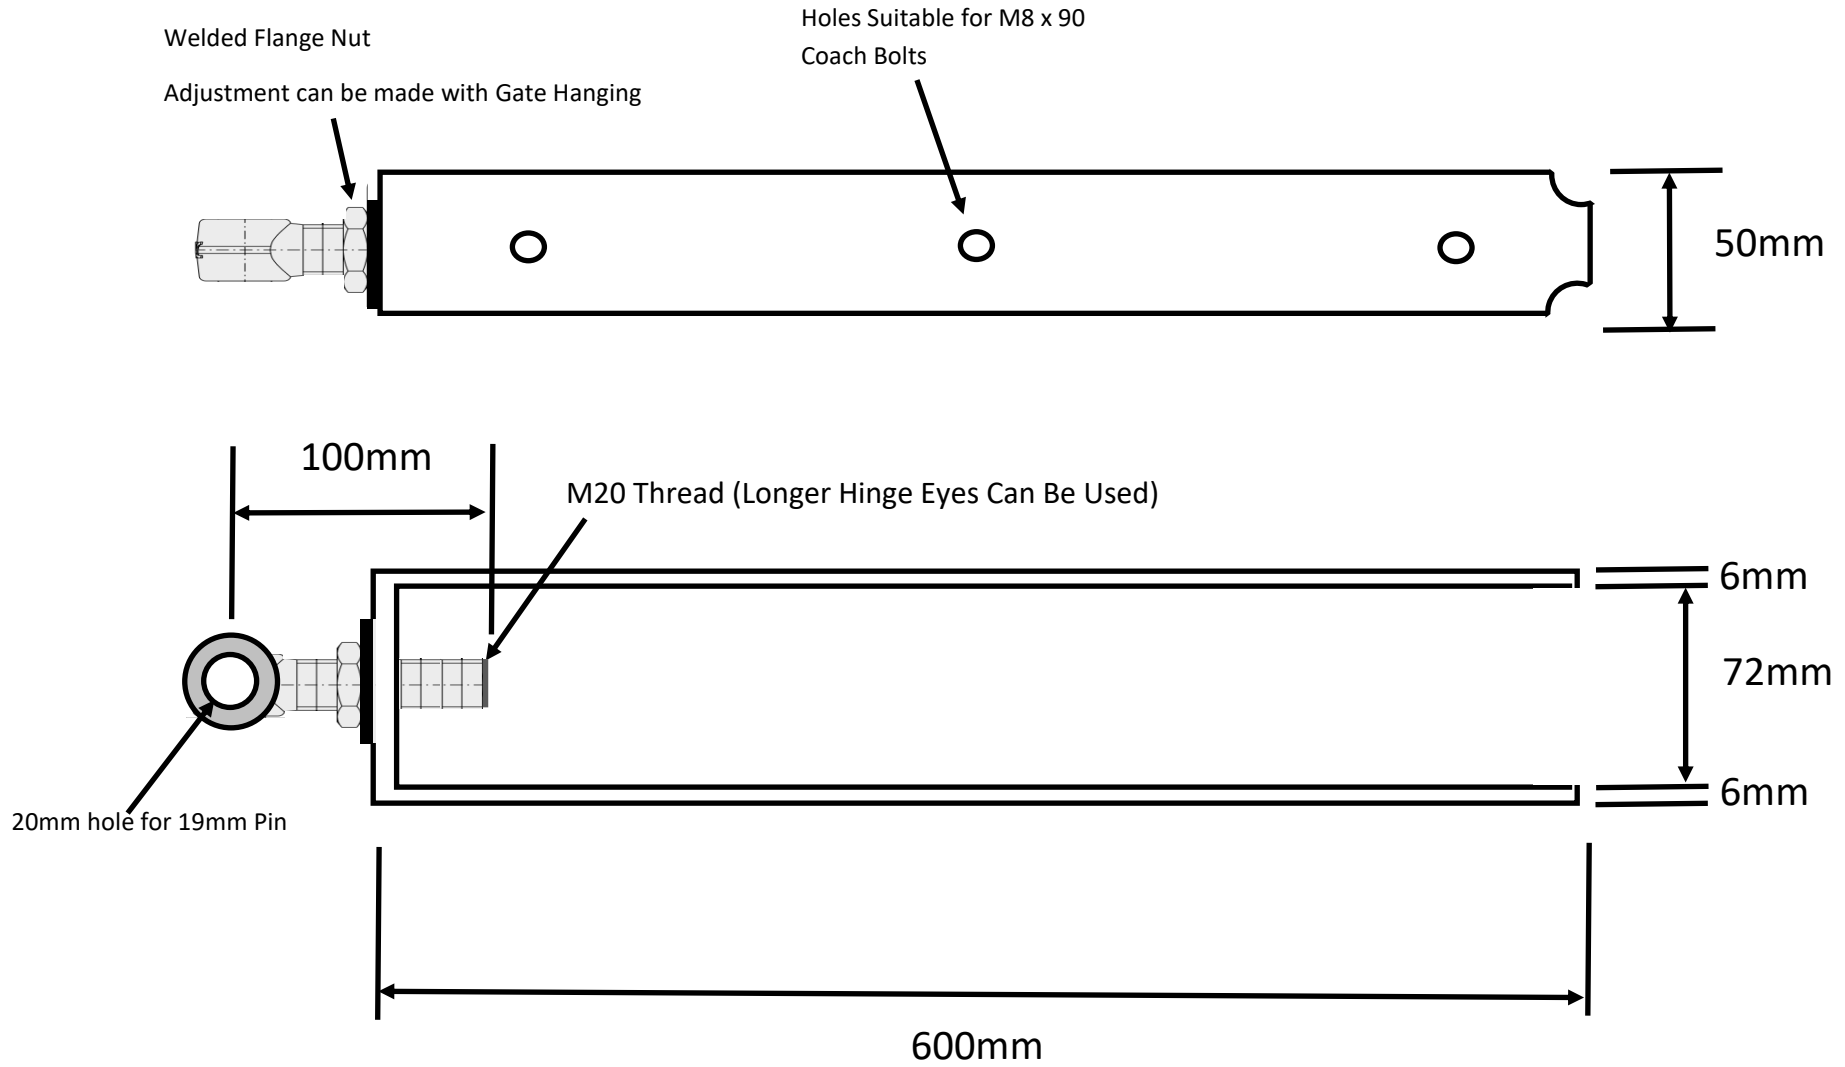

In-Line Strap Hinge

HEAVY DUTY CORNER HINGE PLATE

Left Hand