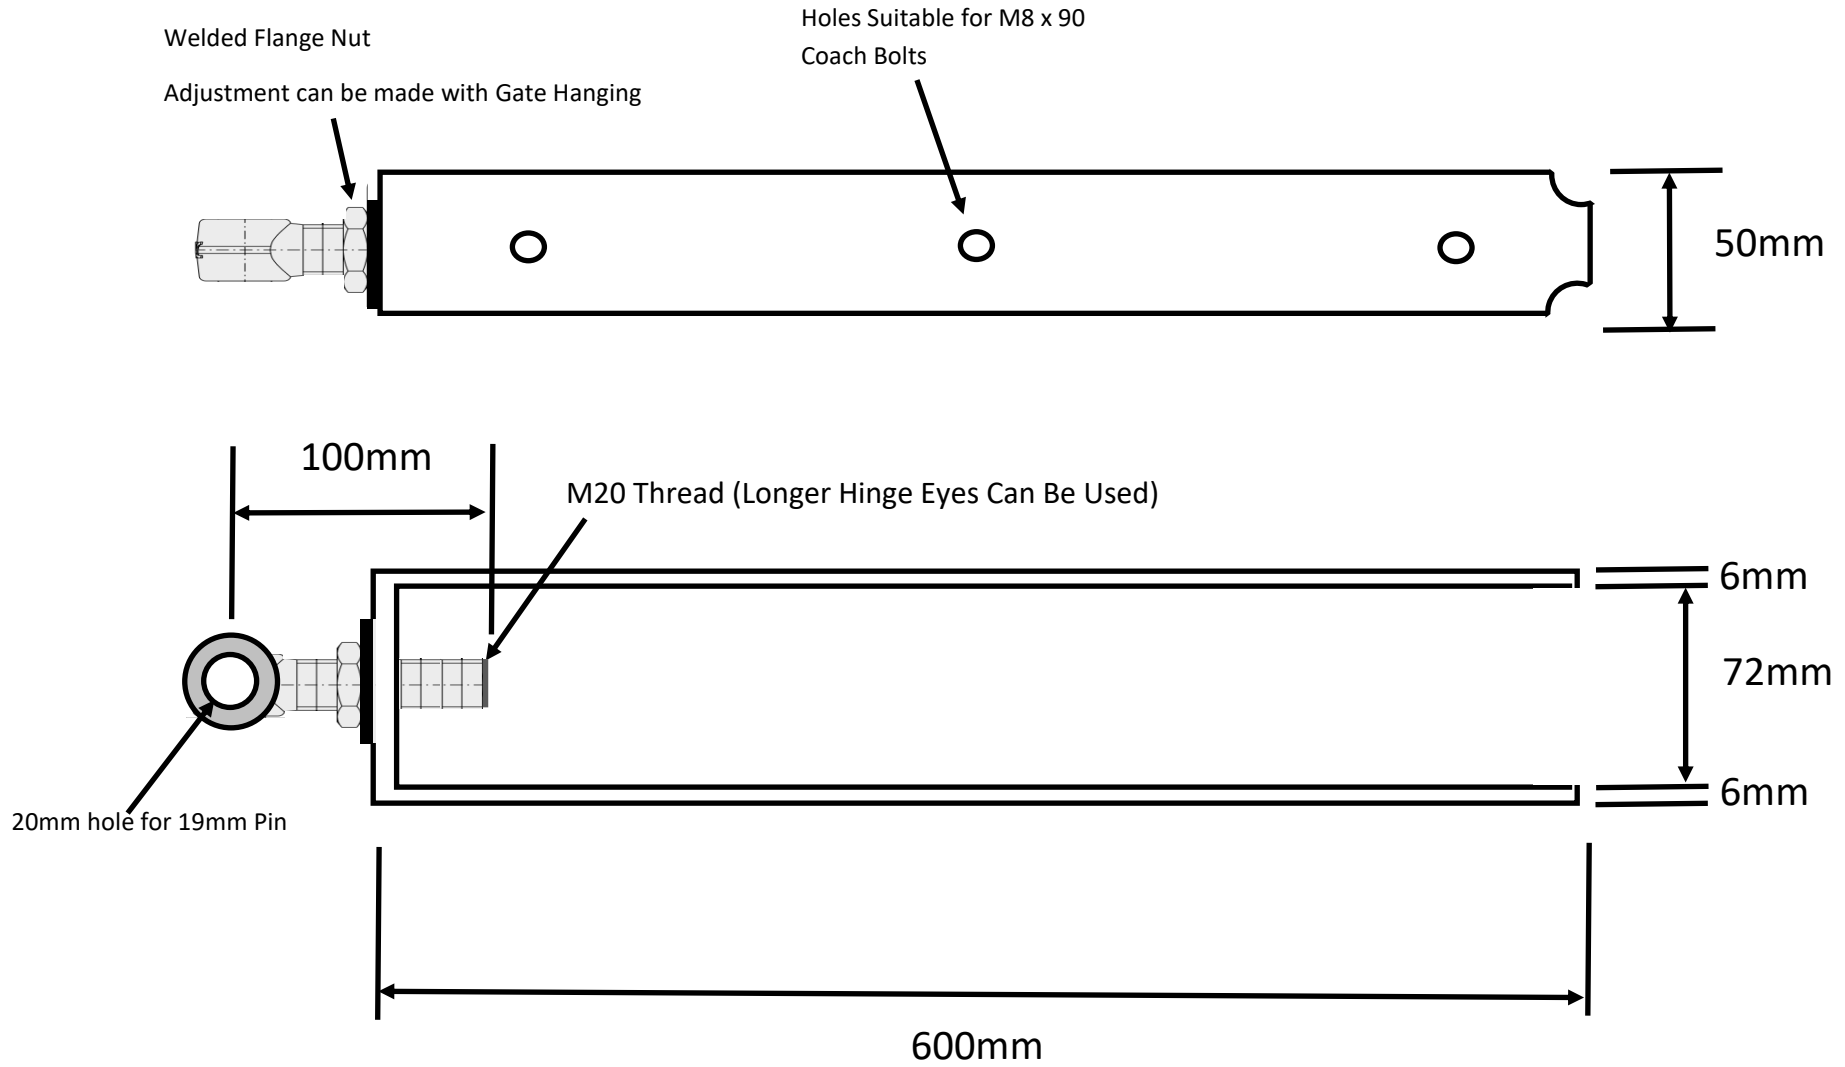

# In-Line Strap Hinge

# HEAVY DUTY CORNER HINGE PLATE

Right Hand