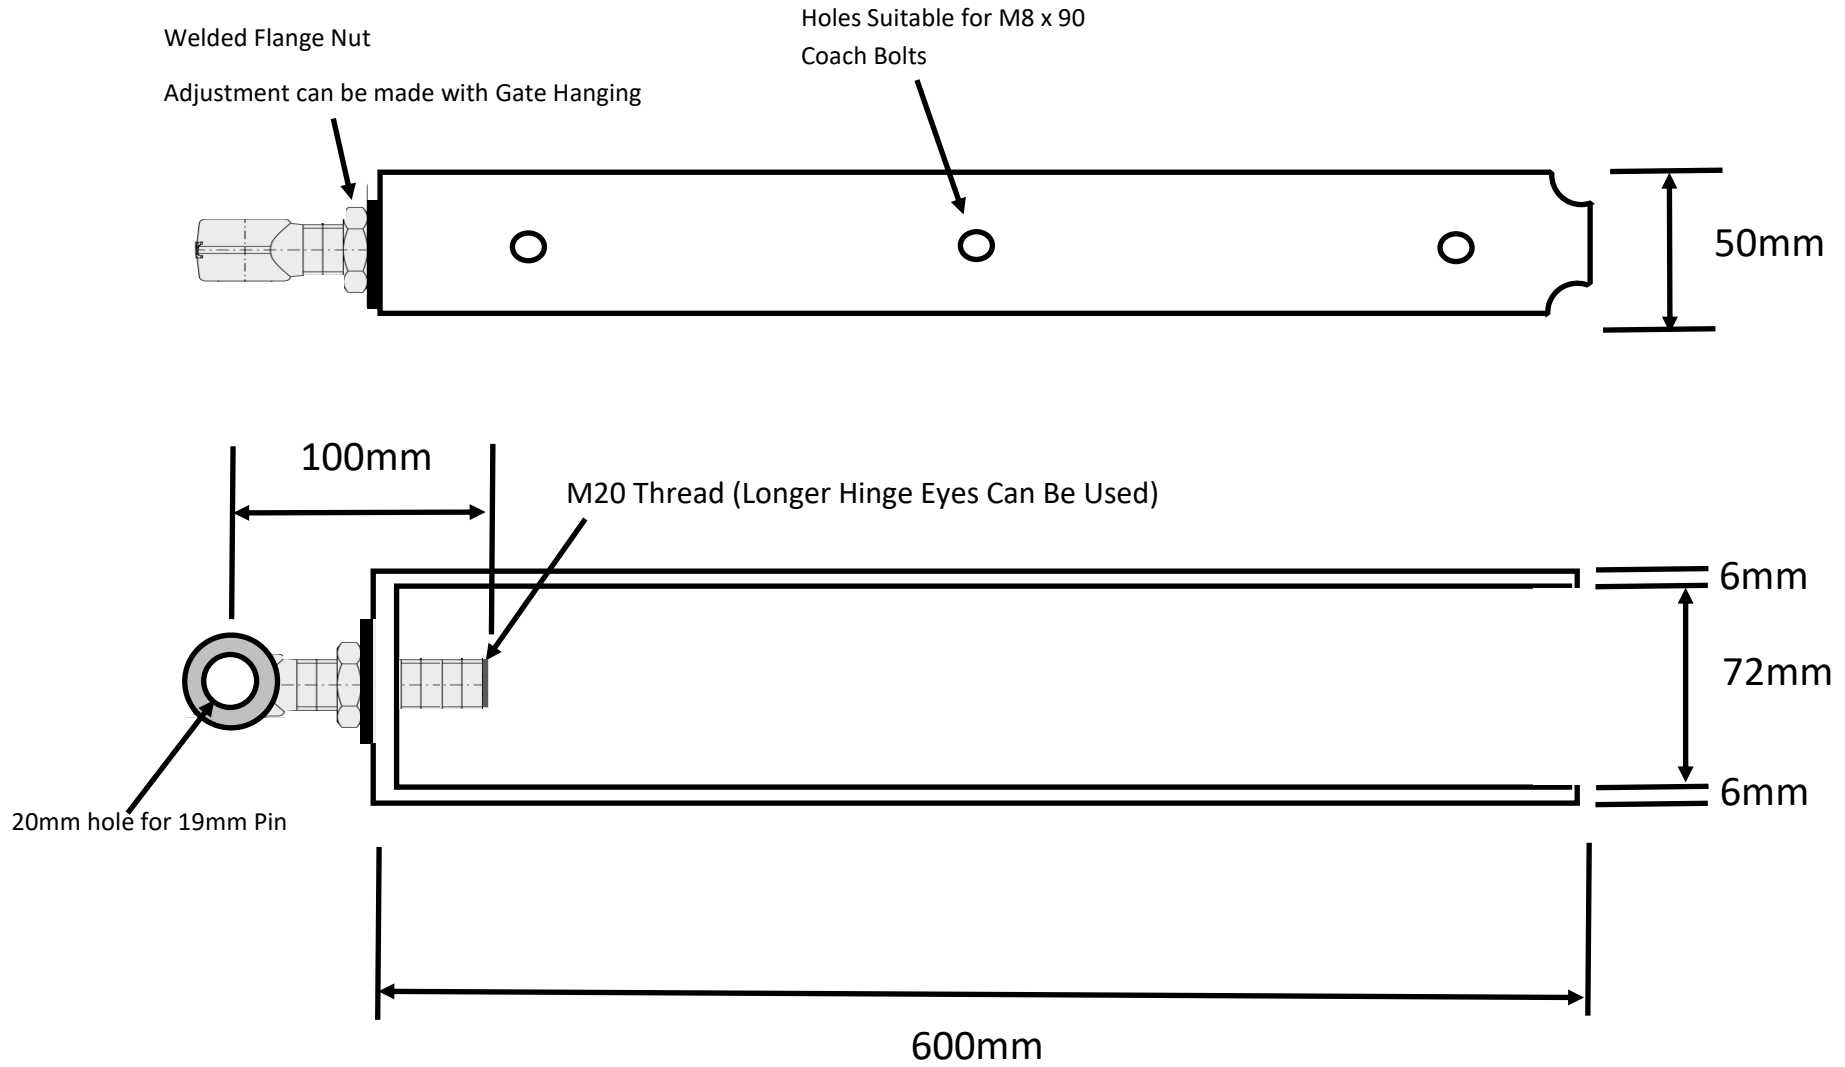

# In-Line Frog Shoe

# In-Line Strap Hinge

# HEAVY DUTY CORNER HINGE PLATE

Left Hand