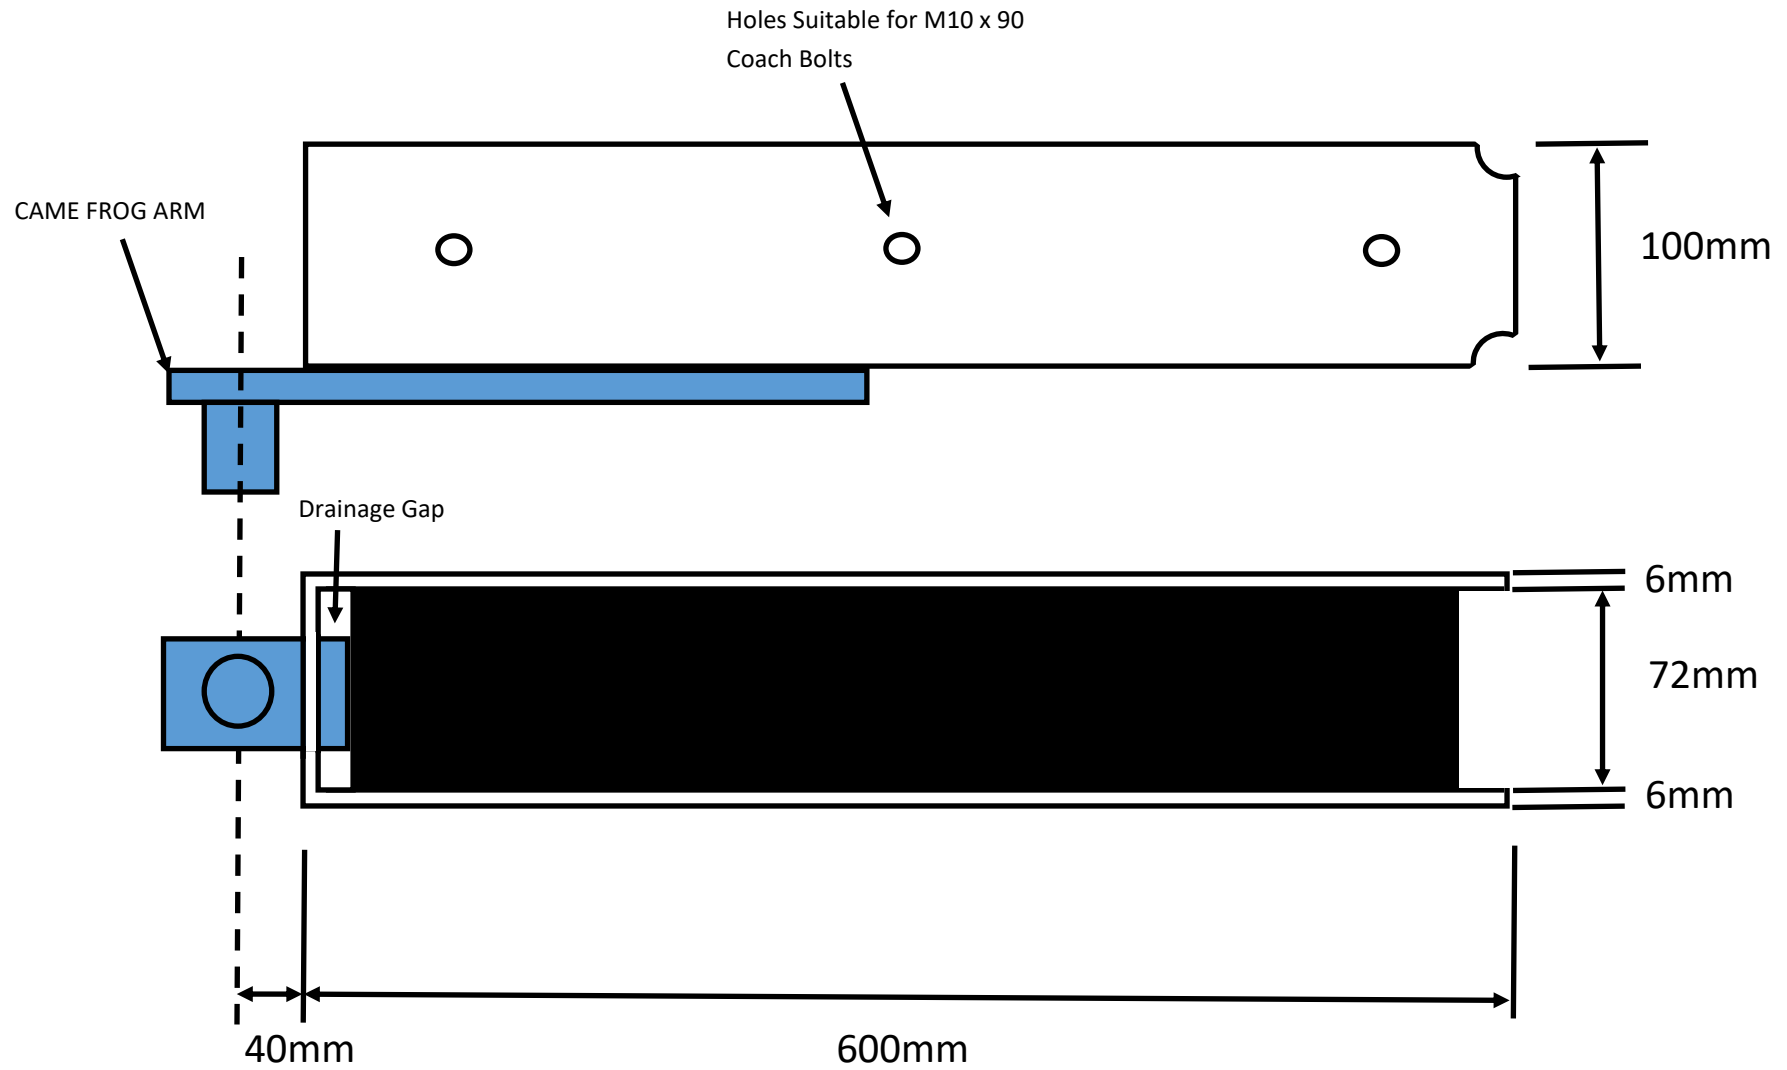

# In-Line Frog Shoe

# In-Line Strap Hinge

# HEAVY DUTY CORNER HINGE PLATE

Left Hand