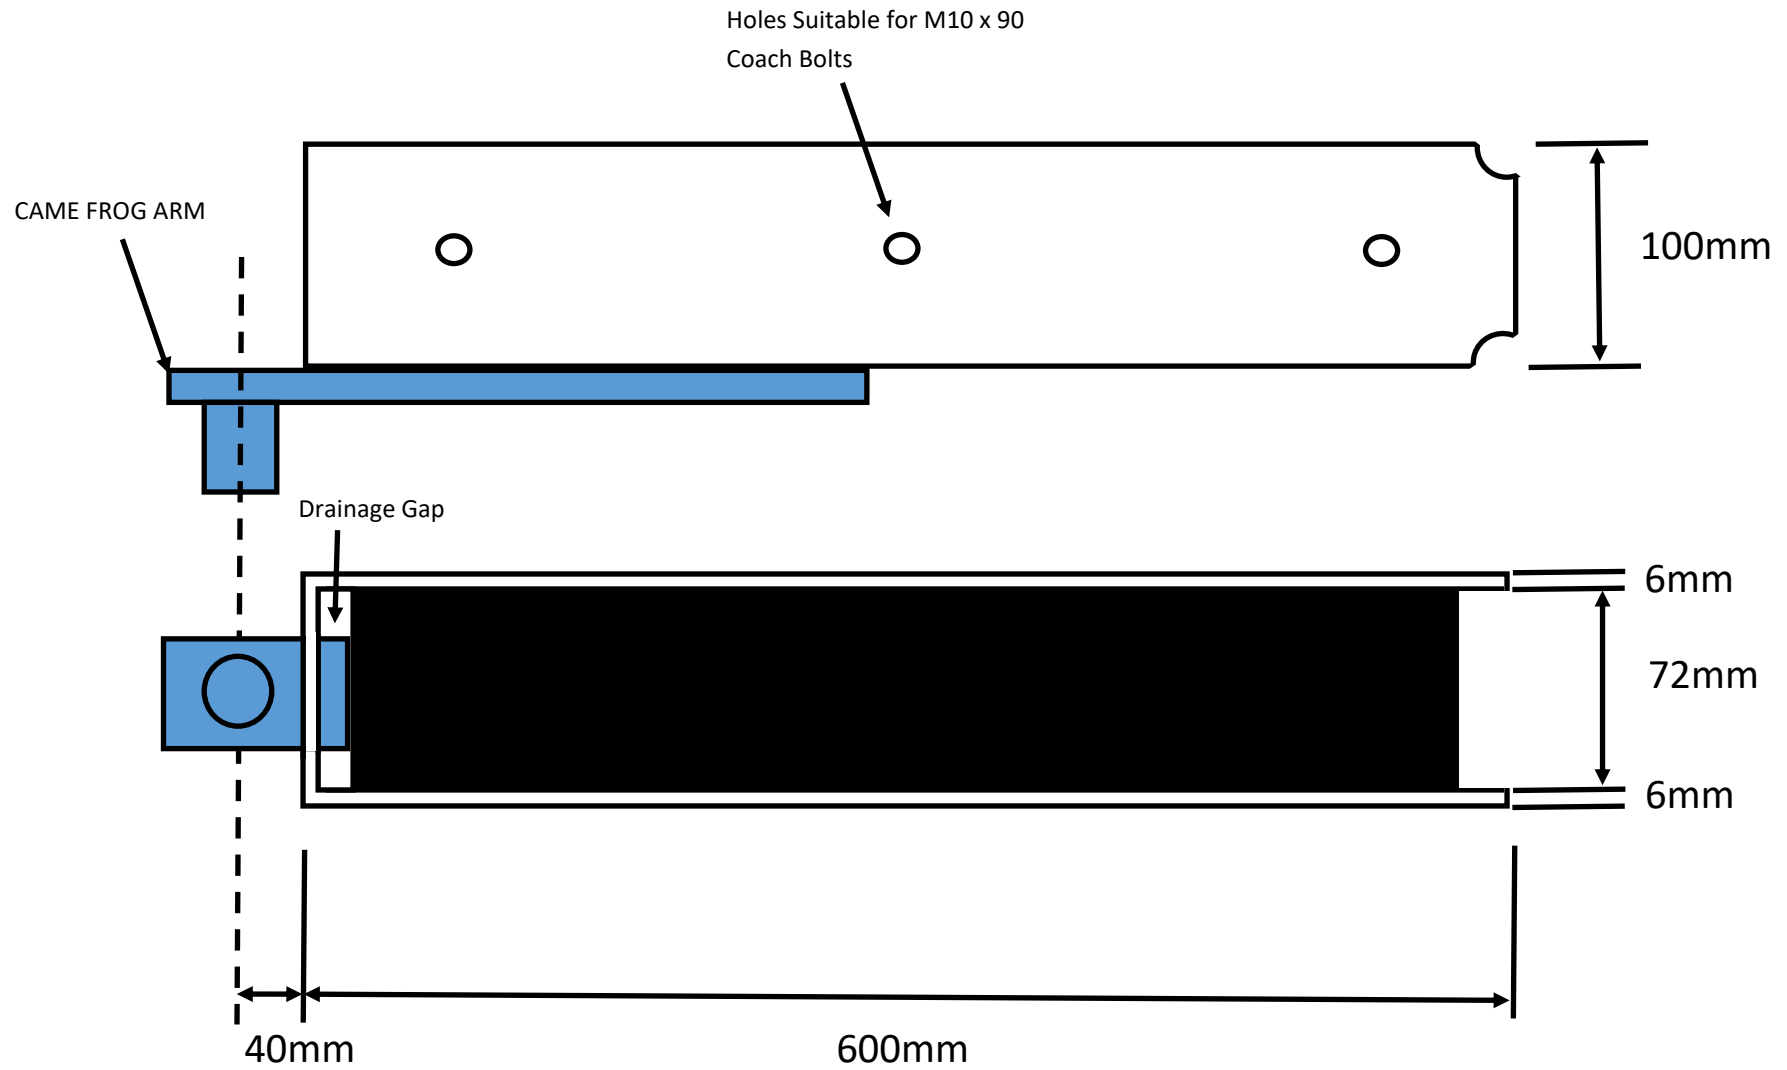

In-Line Frog Shoe

In-Line Strap Hinge

HEAVY DUTY CORNER HINGE PLATE

Right Hand