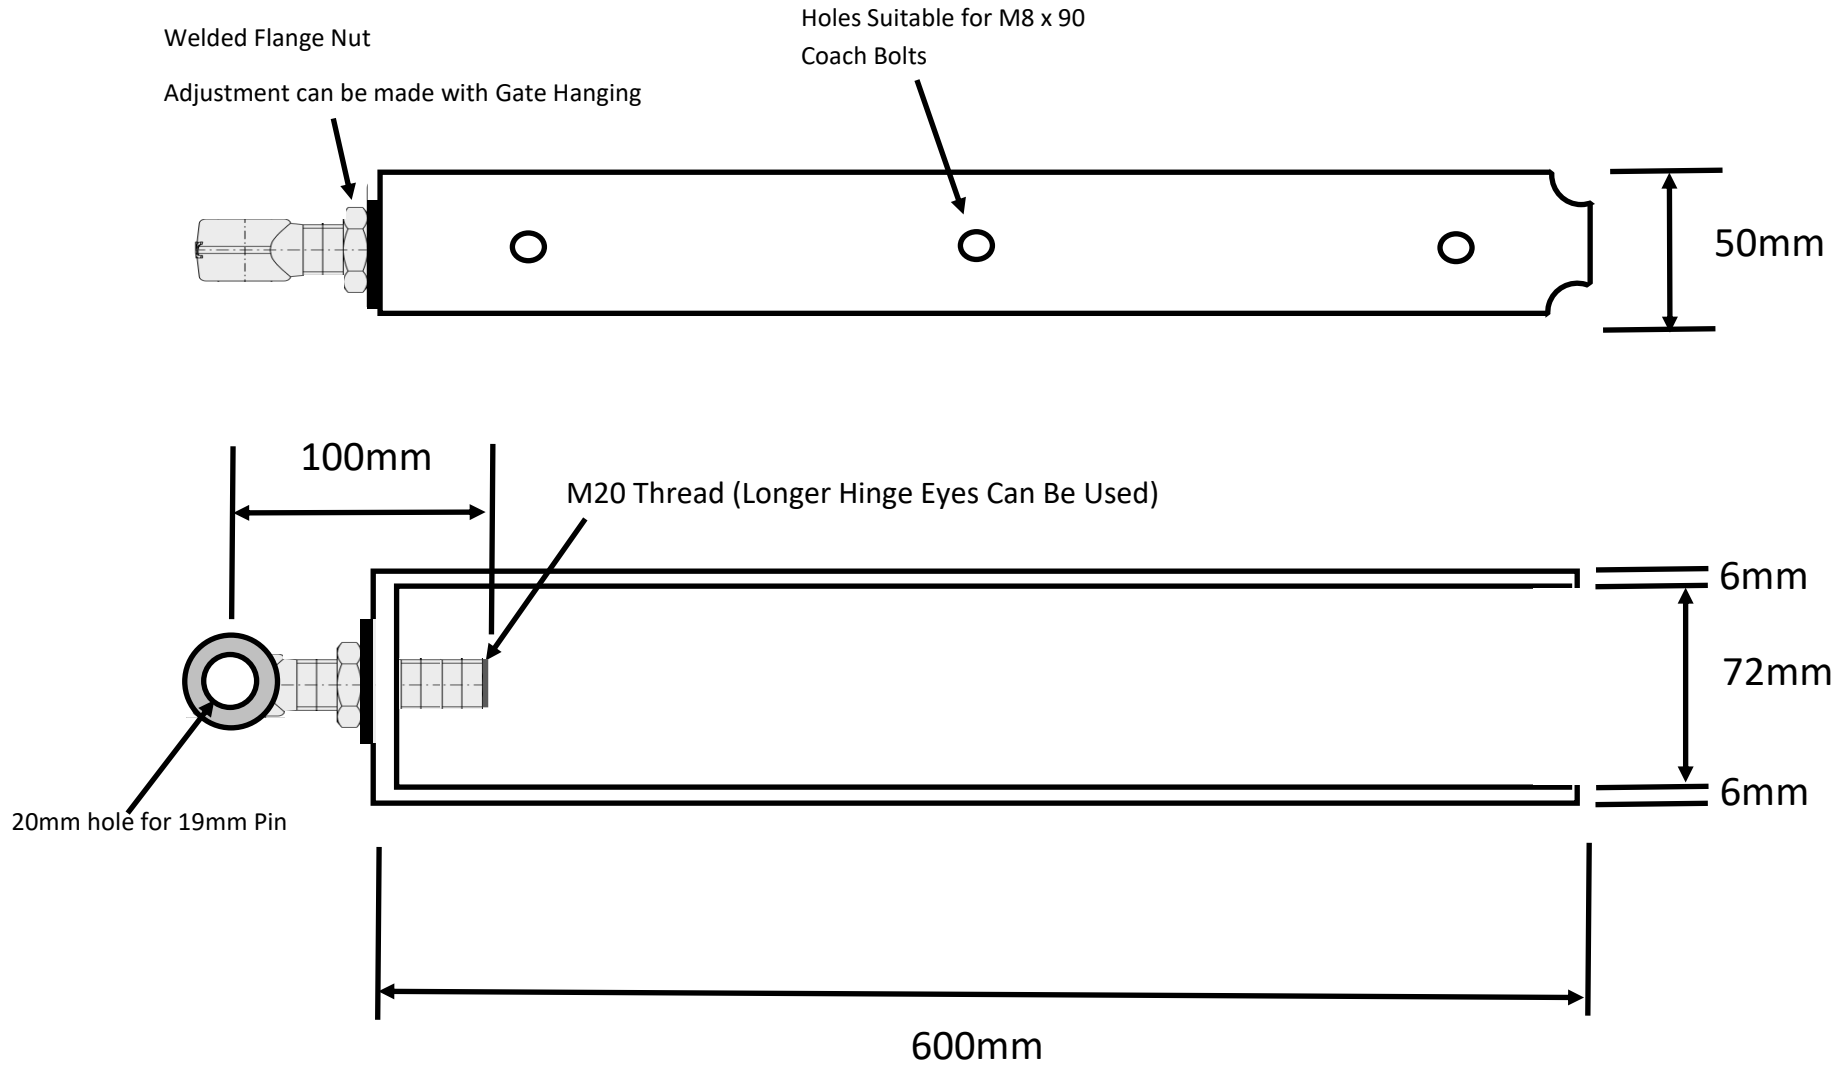

In-Line Frog Shoe

In-Line Strap Hinge

HEAVY DUTY CORNER HINGE PLATE

Right Hand