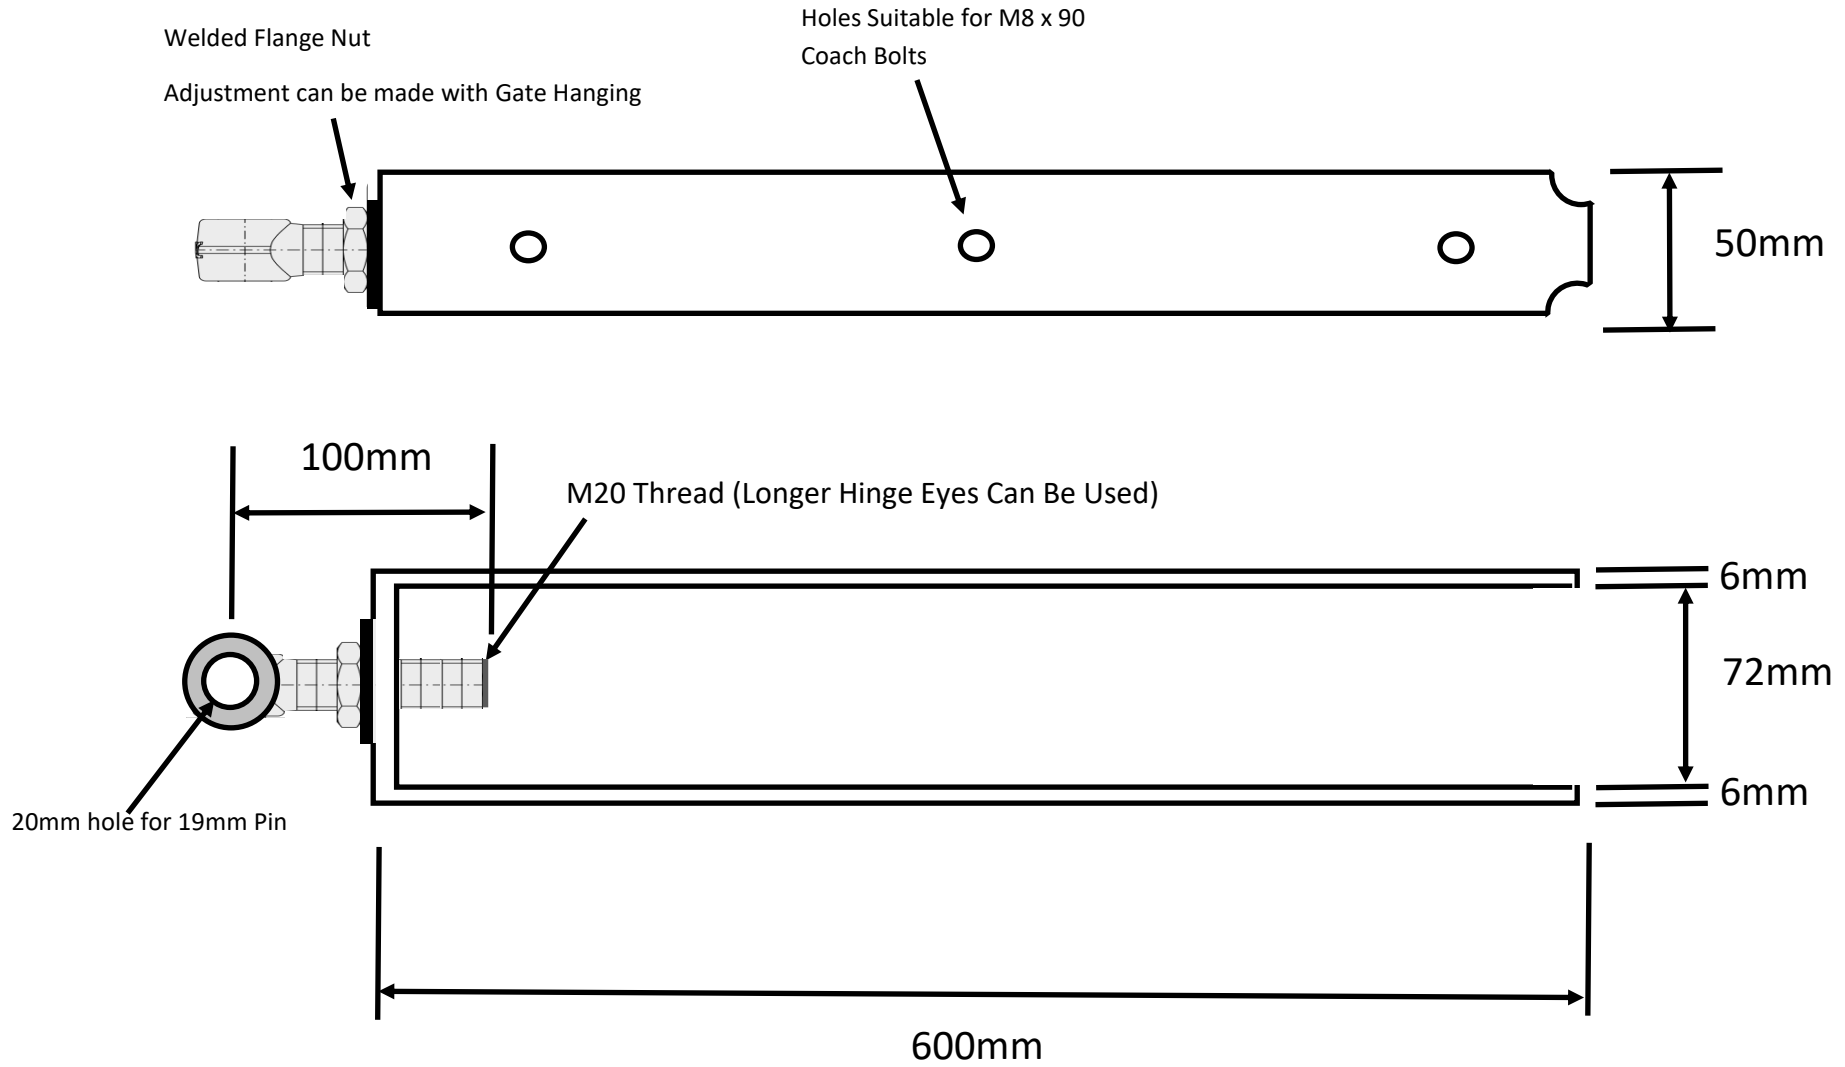

In-Line Strap Hinge

HEAVY DUTY WALL PLATE HINGE