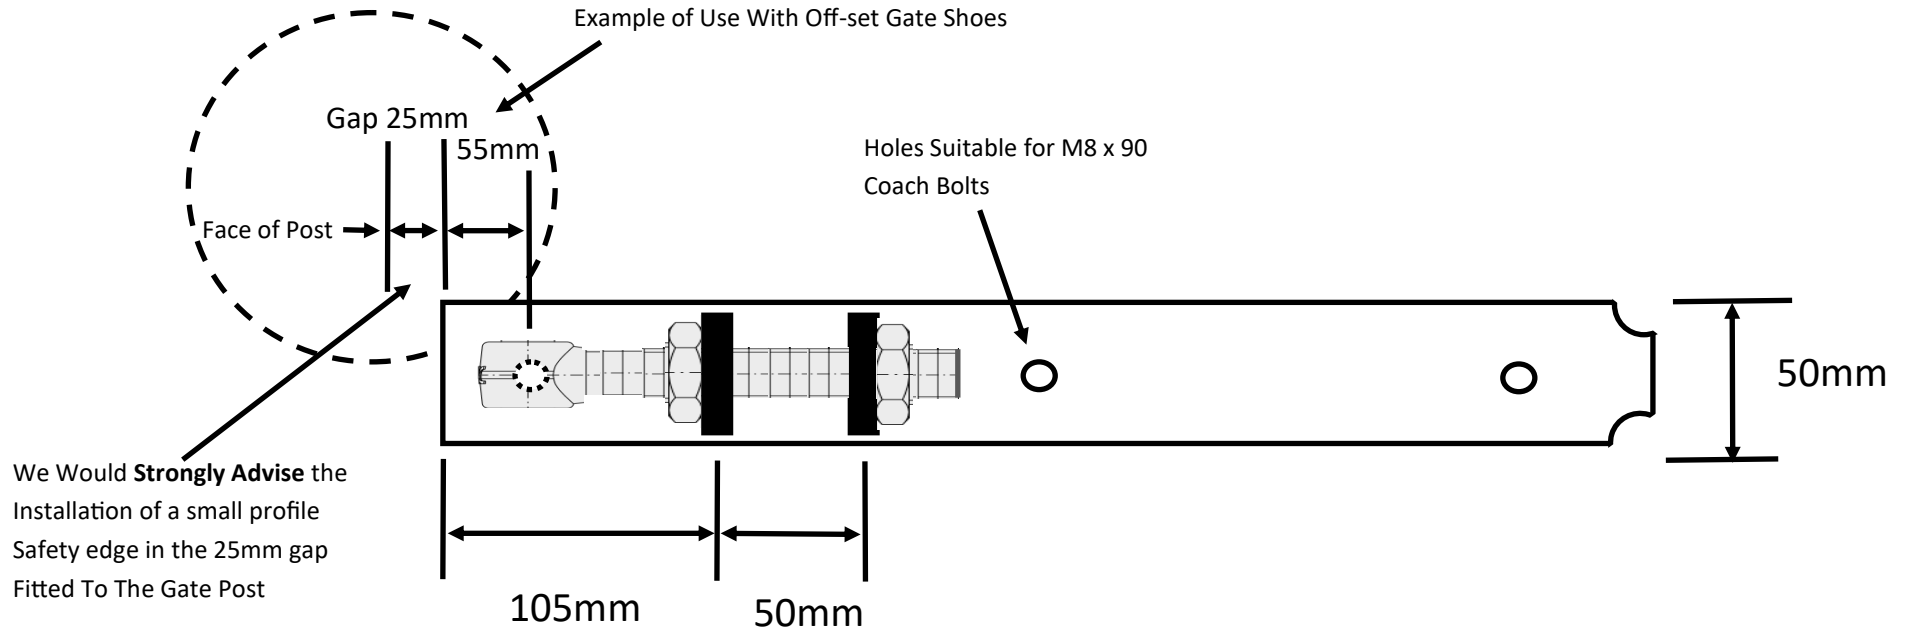

Off-Set Frog Shoe

Left-Hand

Off-Set Strap Hinge

We Would **Strongly Advise** the Installation of a small profile Safety edge in the 25mm gap Fitted To The Gate Post

HEAVY DUTY CORNER HINGE PLATE

Left Hand