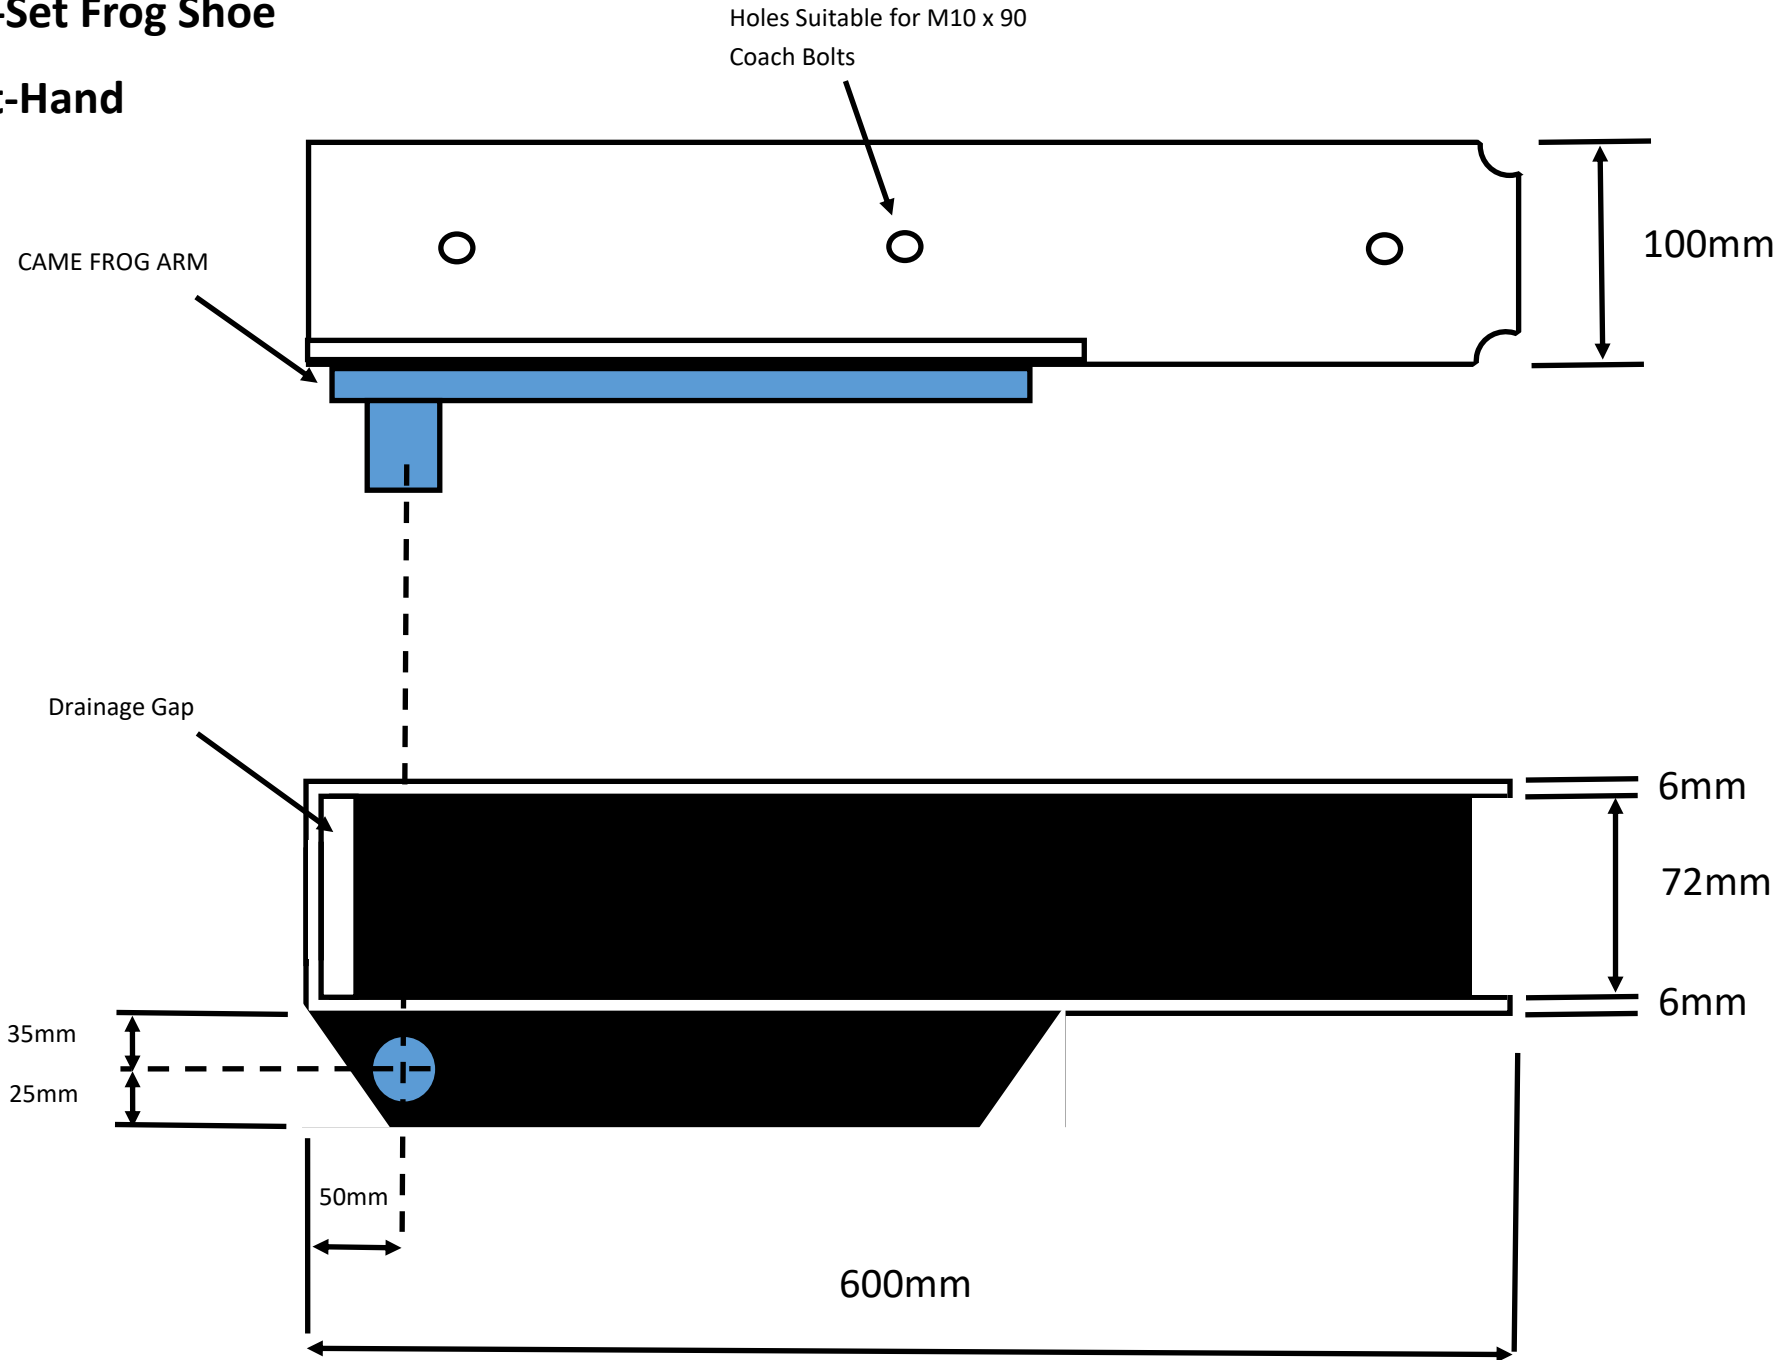

Off-Set Frog Shoe

Left-Hand

Off-Set Strap Hinge

We Would **Strongly Advise** the Installation of a small profile Safety edge in the 25mm gap Fitted To The Gate Post

HEAVY DUTY CORNER HINGE PLATE

Left Hand