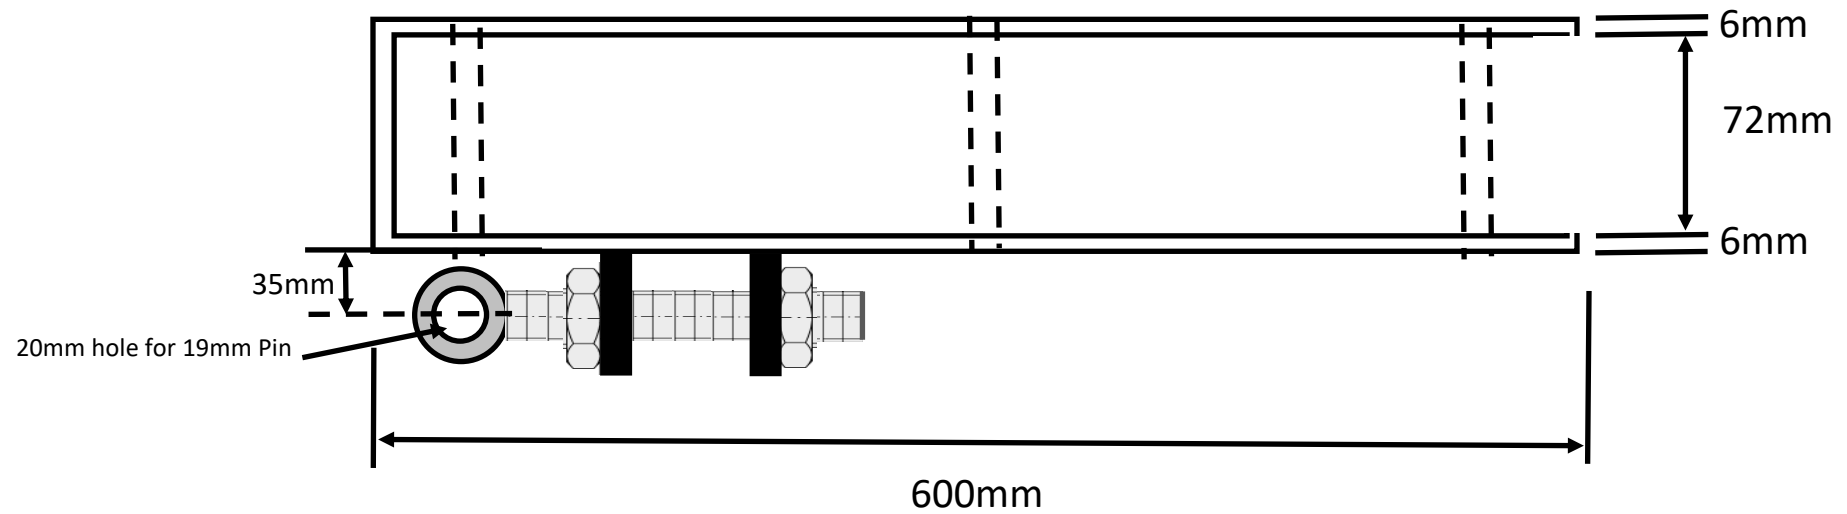

Off-Set Frog Shoe

Left-Hand

Off-Set Strap Hinge

We Would **Strongly Advise** the Installation of a small profile Safety edge in the 25mm gap Fitted To The Gate Post

HEAVY DUTY CORNER HINGE PLATE

Left Hand