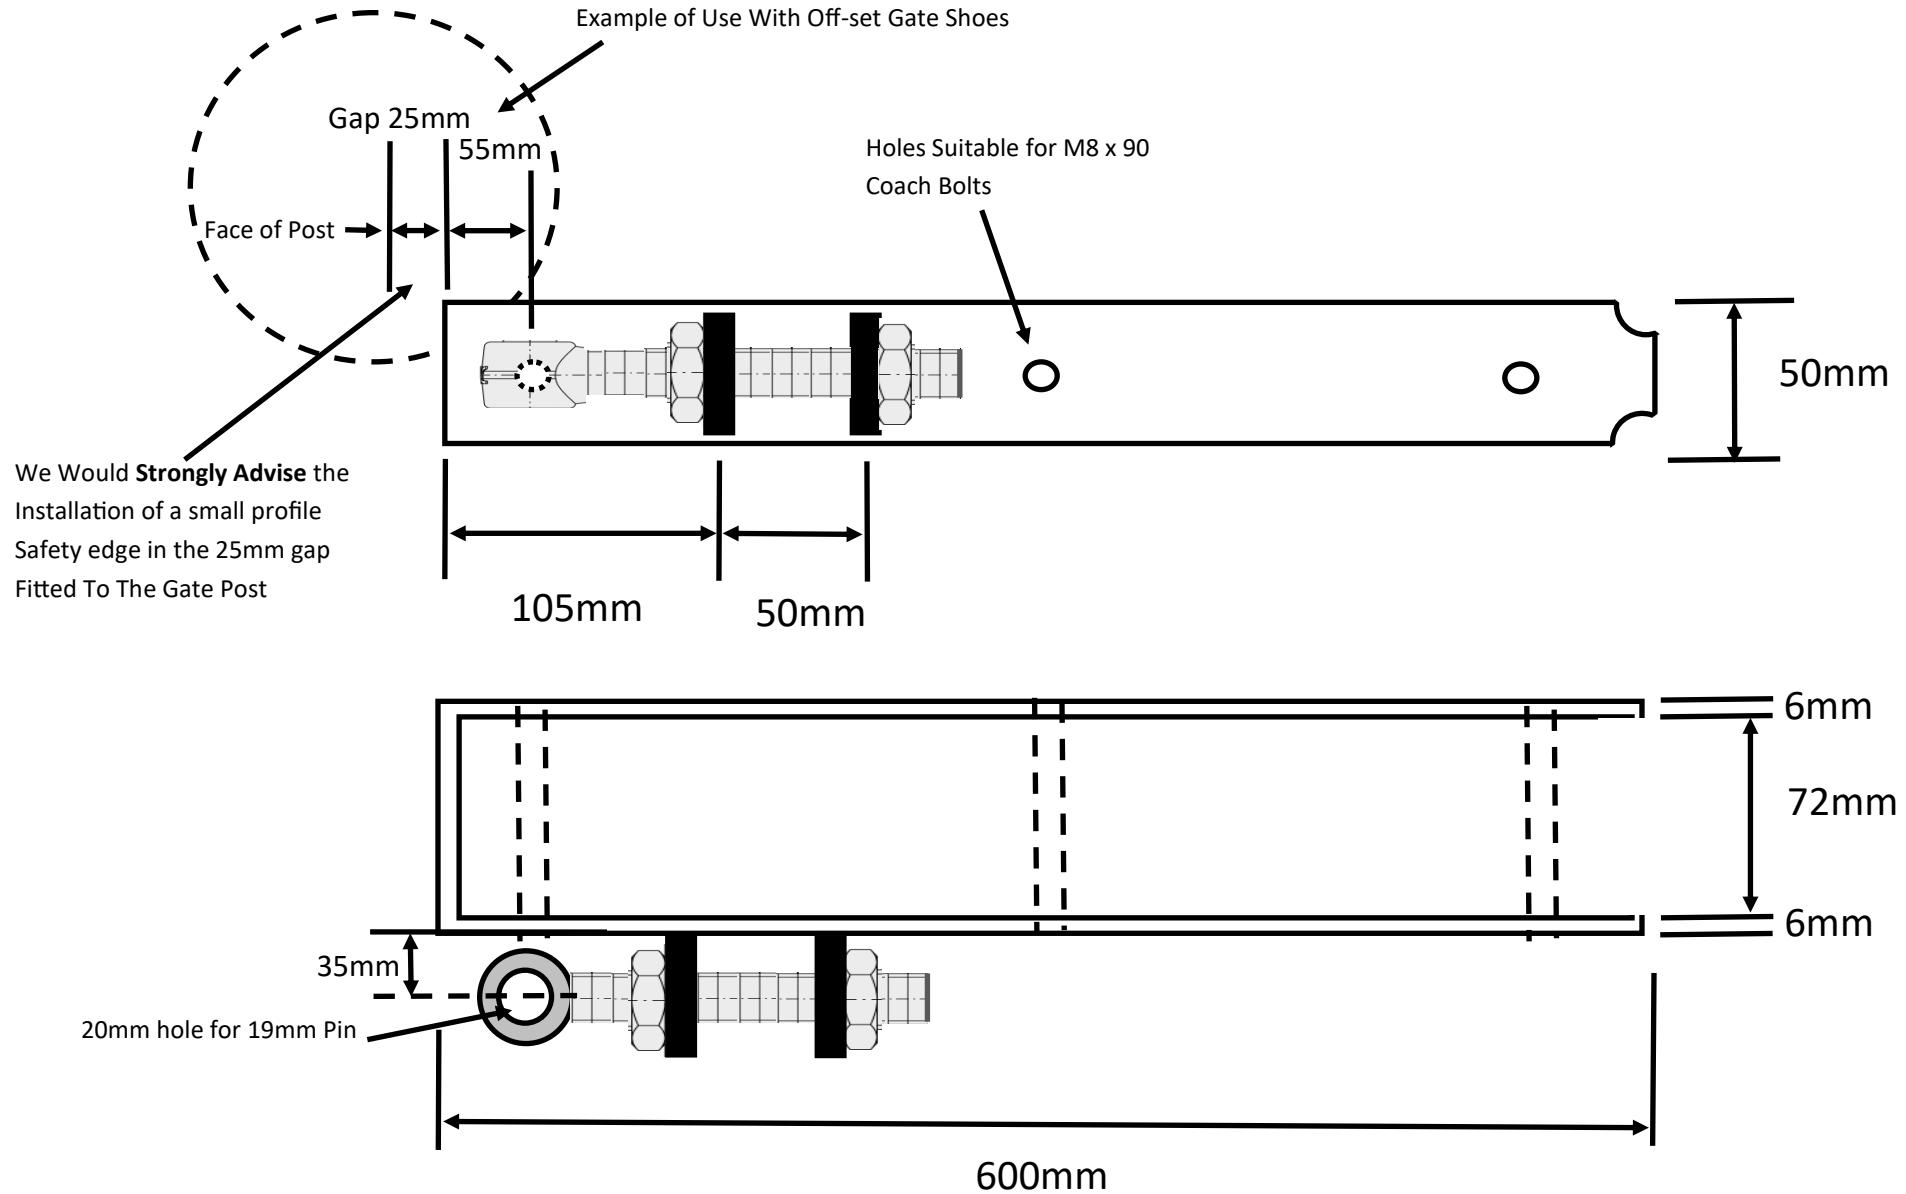

# Off-Set Frog Shoe

## Left-Hand

# Off-Set Strap Hinge

# HEAVY DUTY CORNER HINGE PLATE

Left Hand