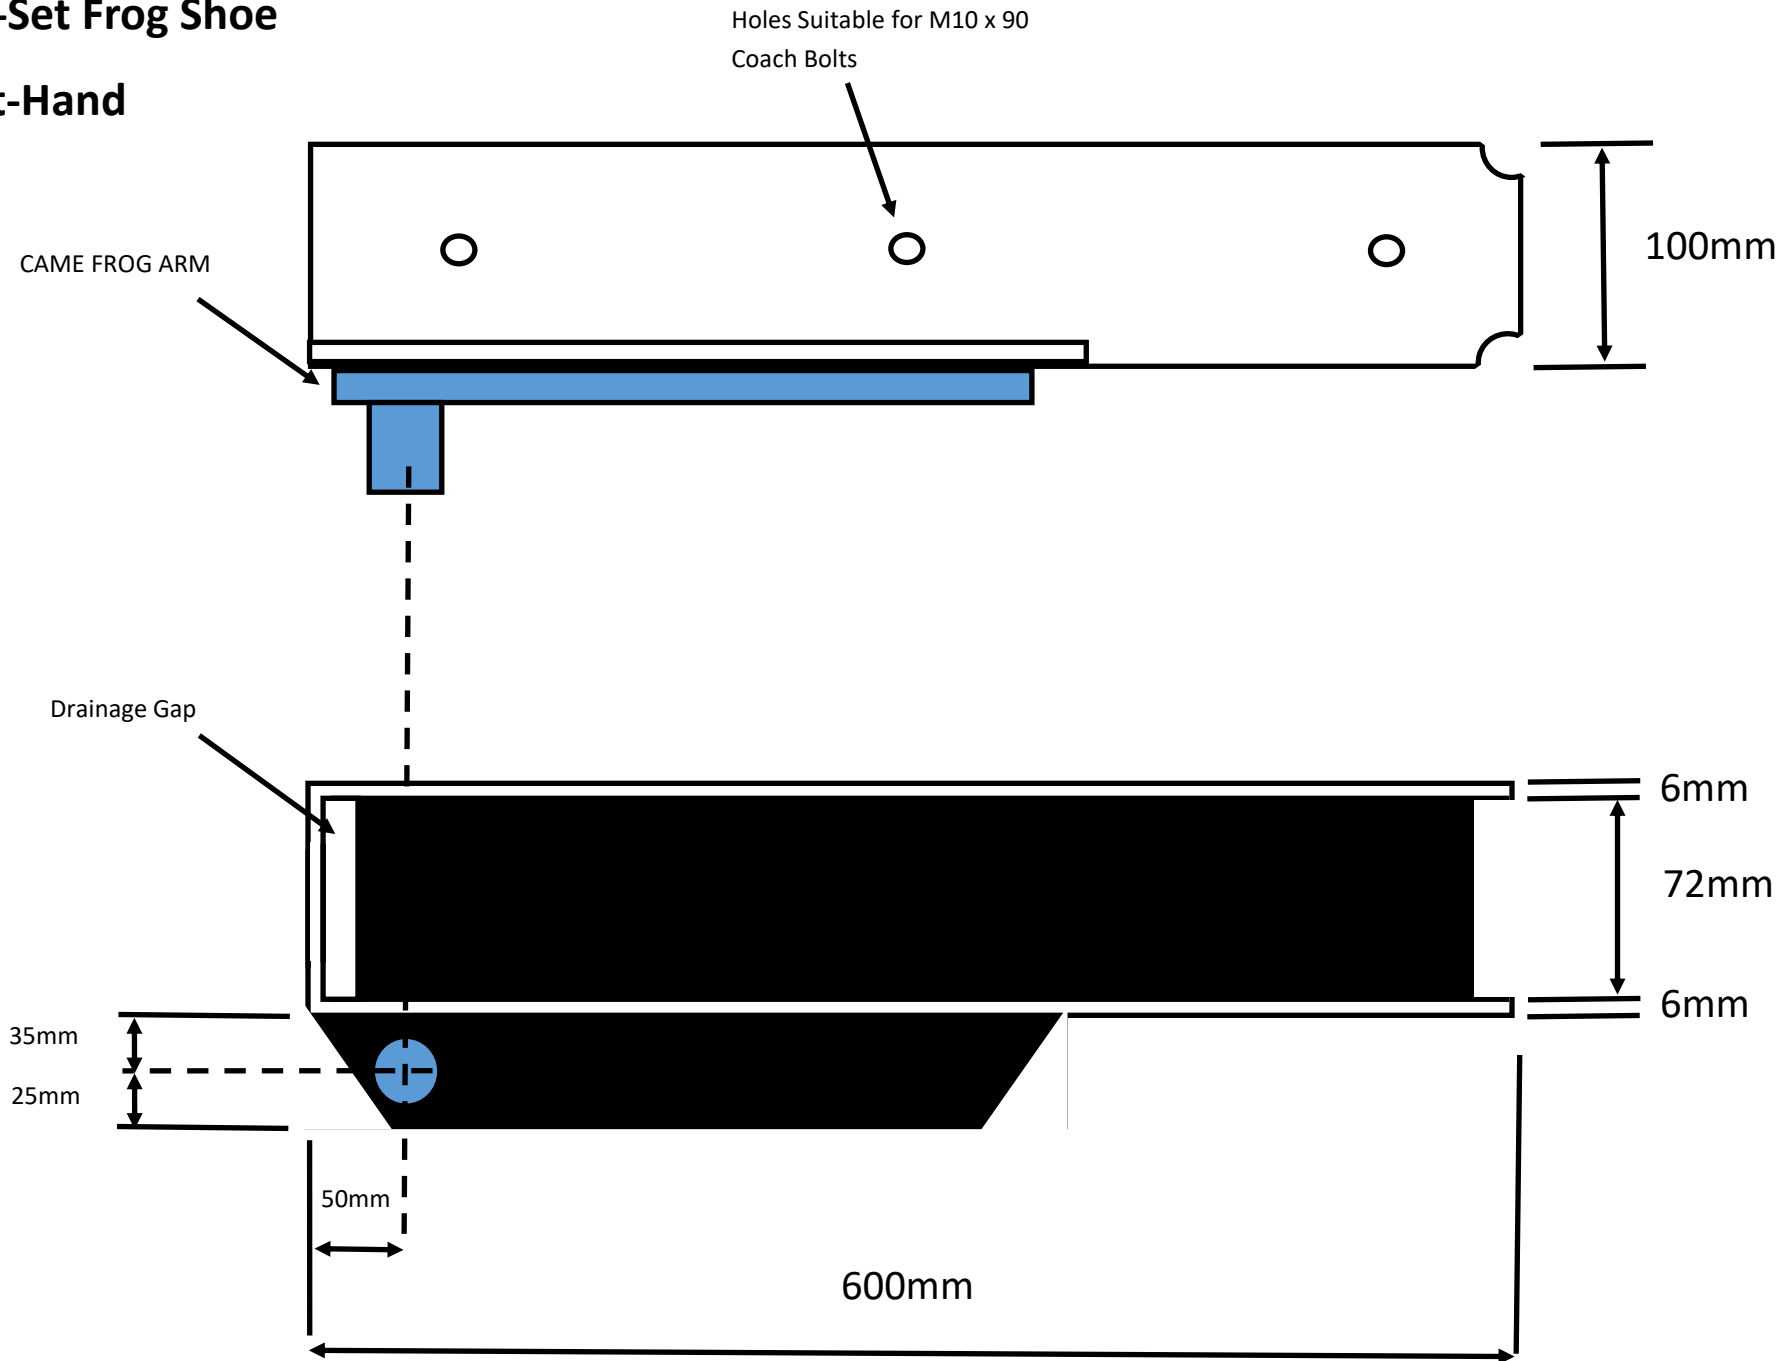

# Off-Set Frog Shoe

## Left-Hand

# Off-Set Strap Hinge

# HEAVY DUTY CORNER HINGE PLATE

Left Hand