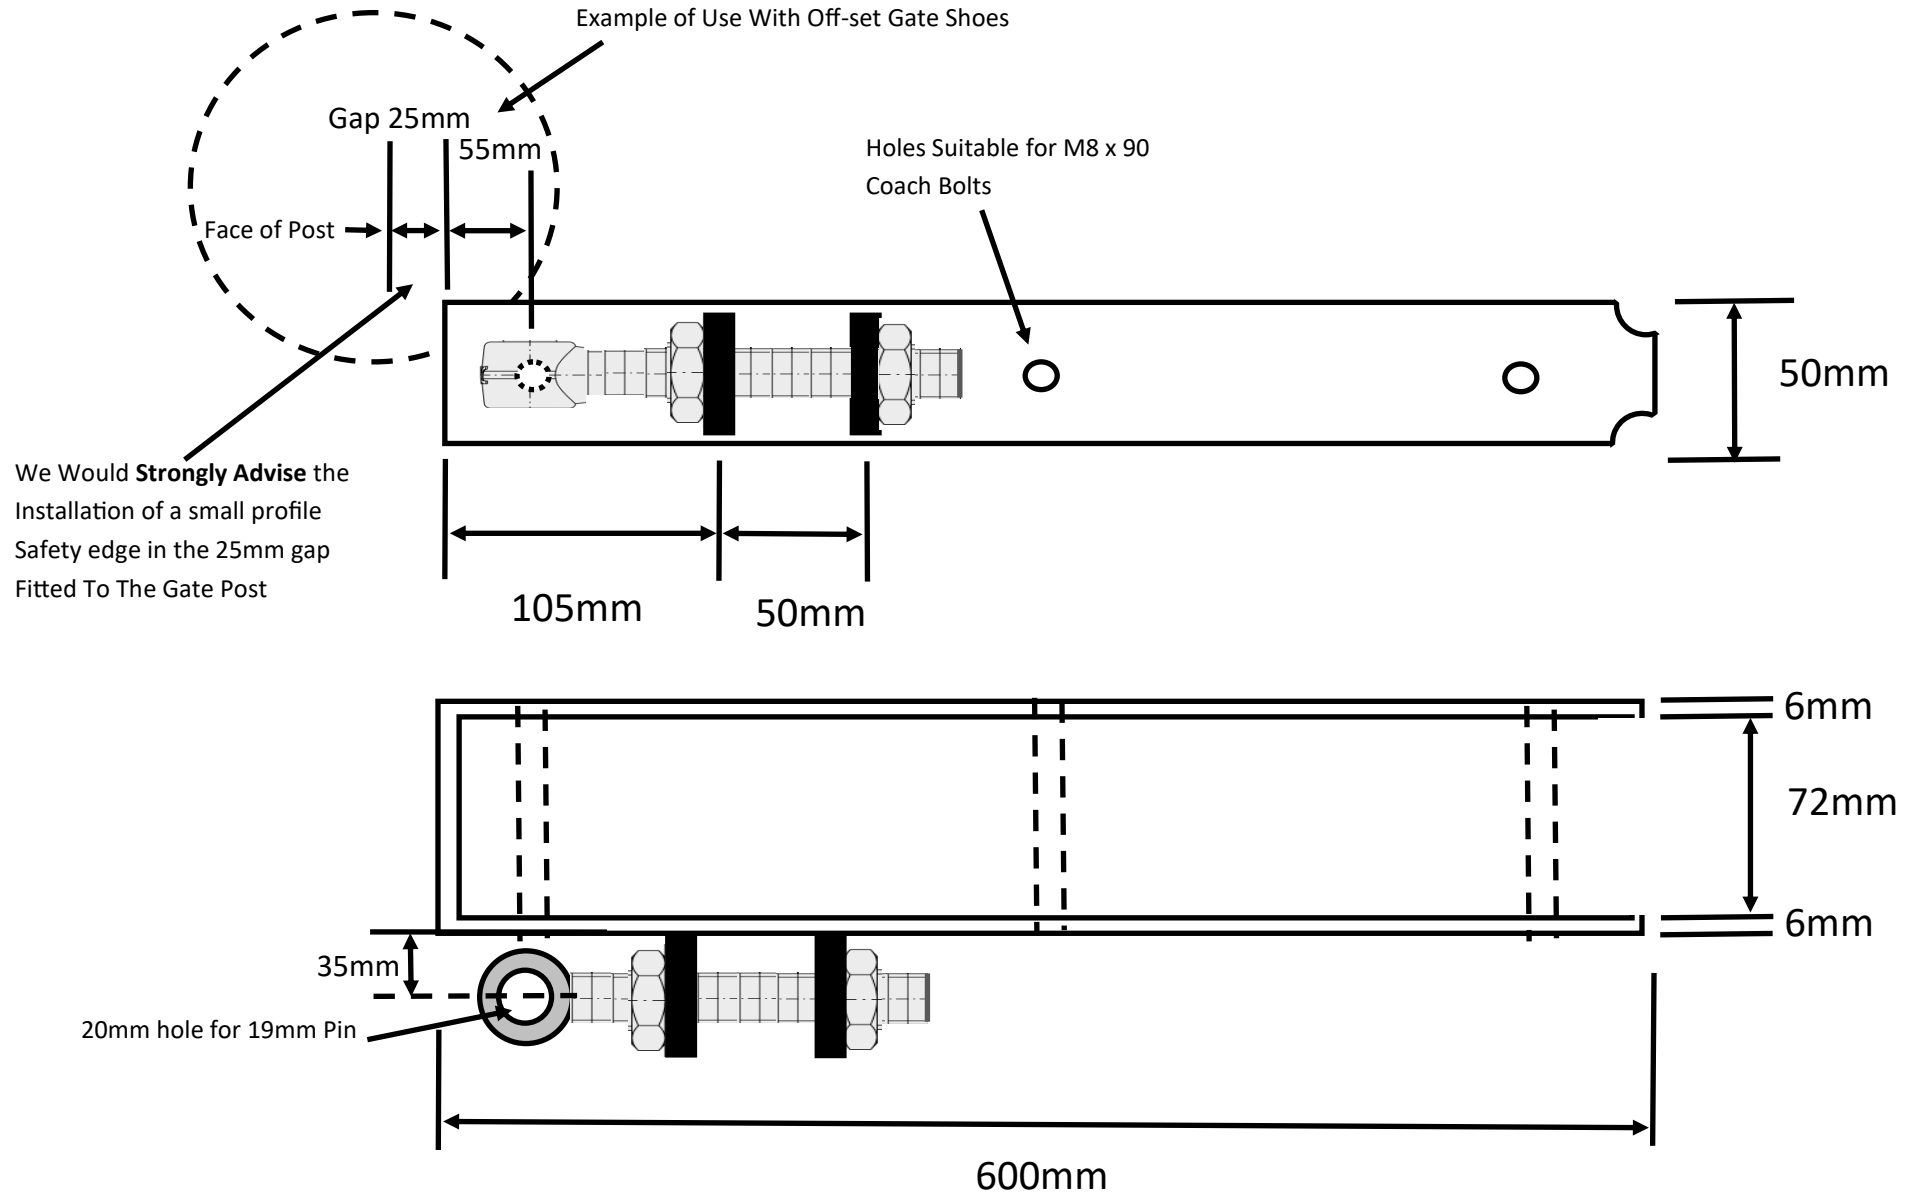

# Off-Set Frog Shoe

## Right-Hand

# Off-Set Strap Hinge

# HEAVY DUTY CORNER HINGE PLATE

Right Hand