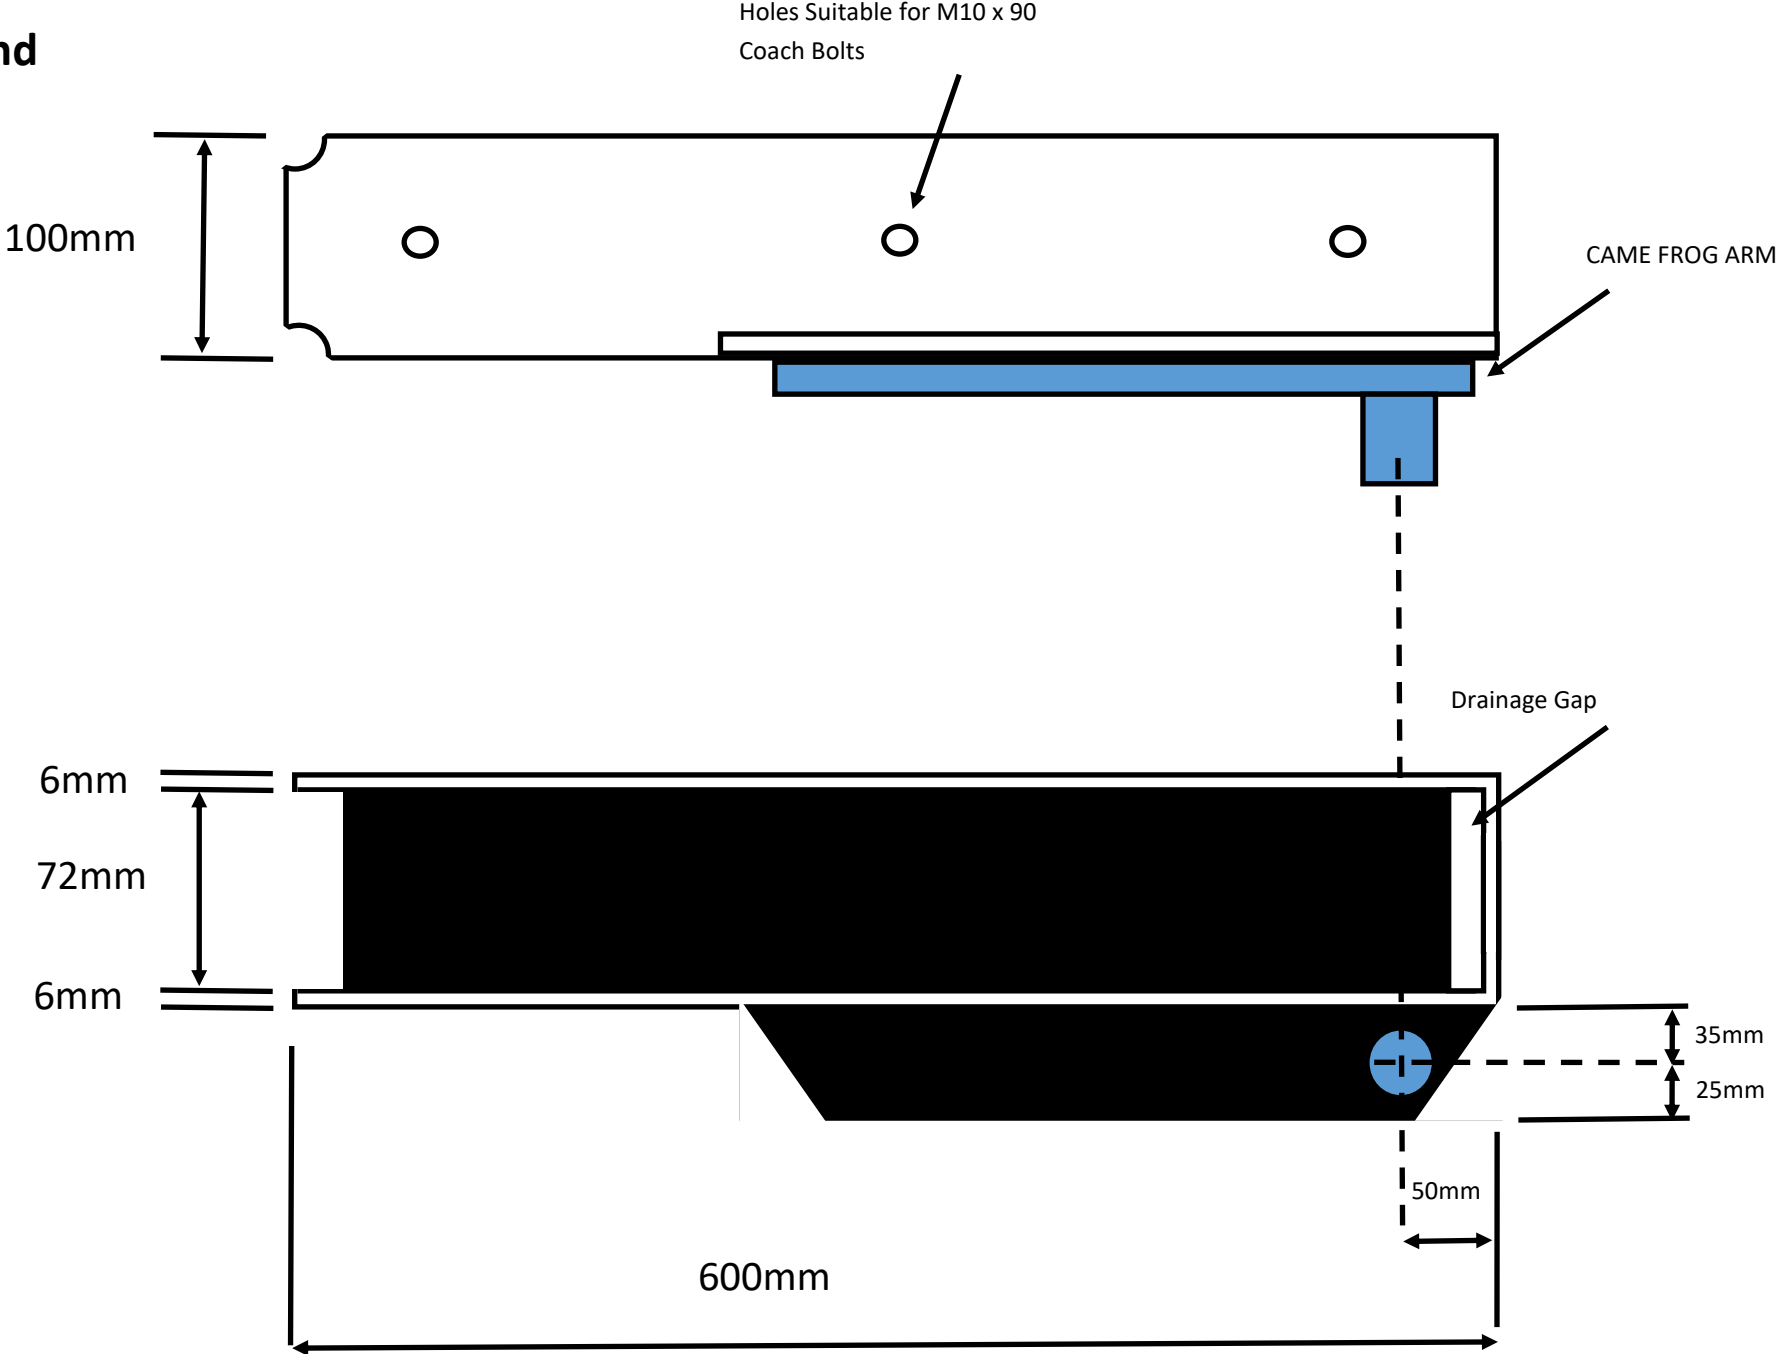

# Off-Set Frog Shoe

## Right-Hand

# Off-Set Strap Hinge

# HEAVY DUTY CORNER HINGE PLATE

Right Hand