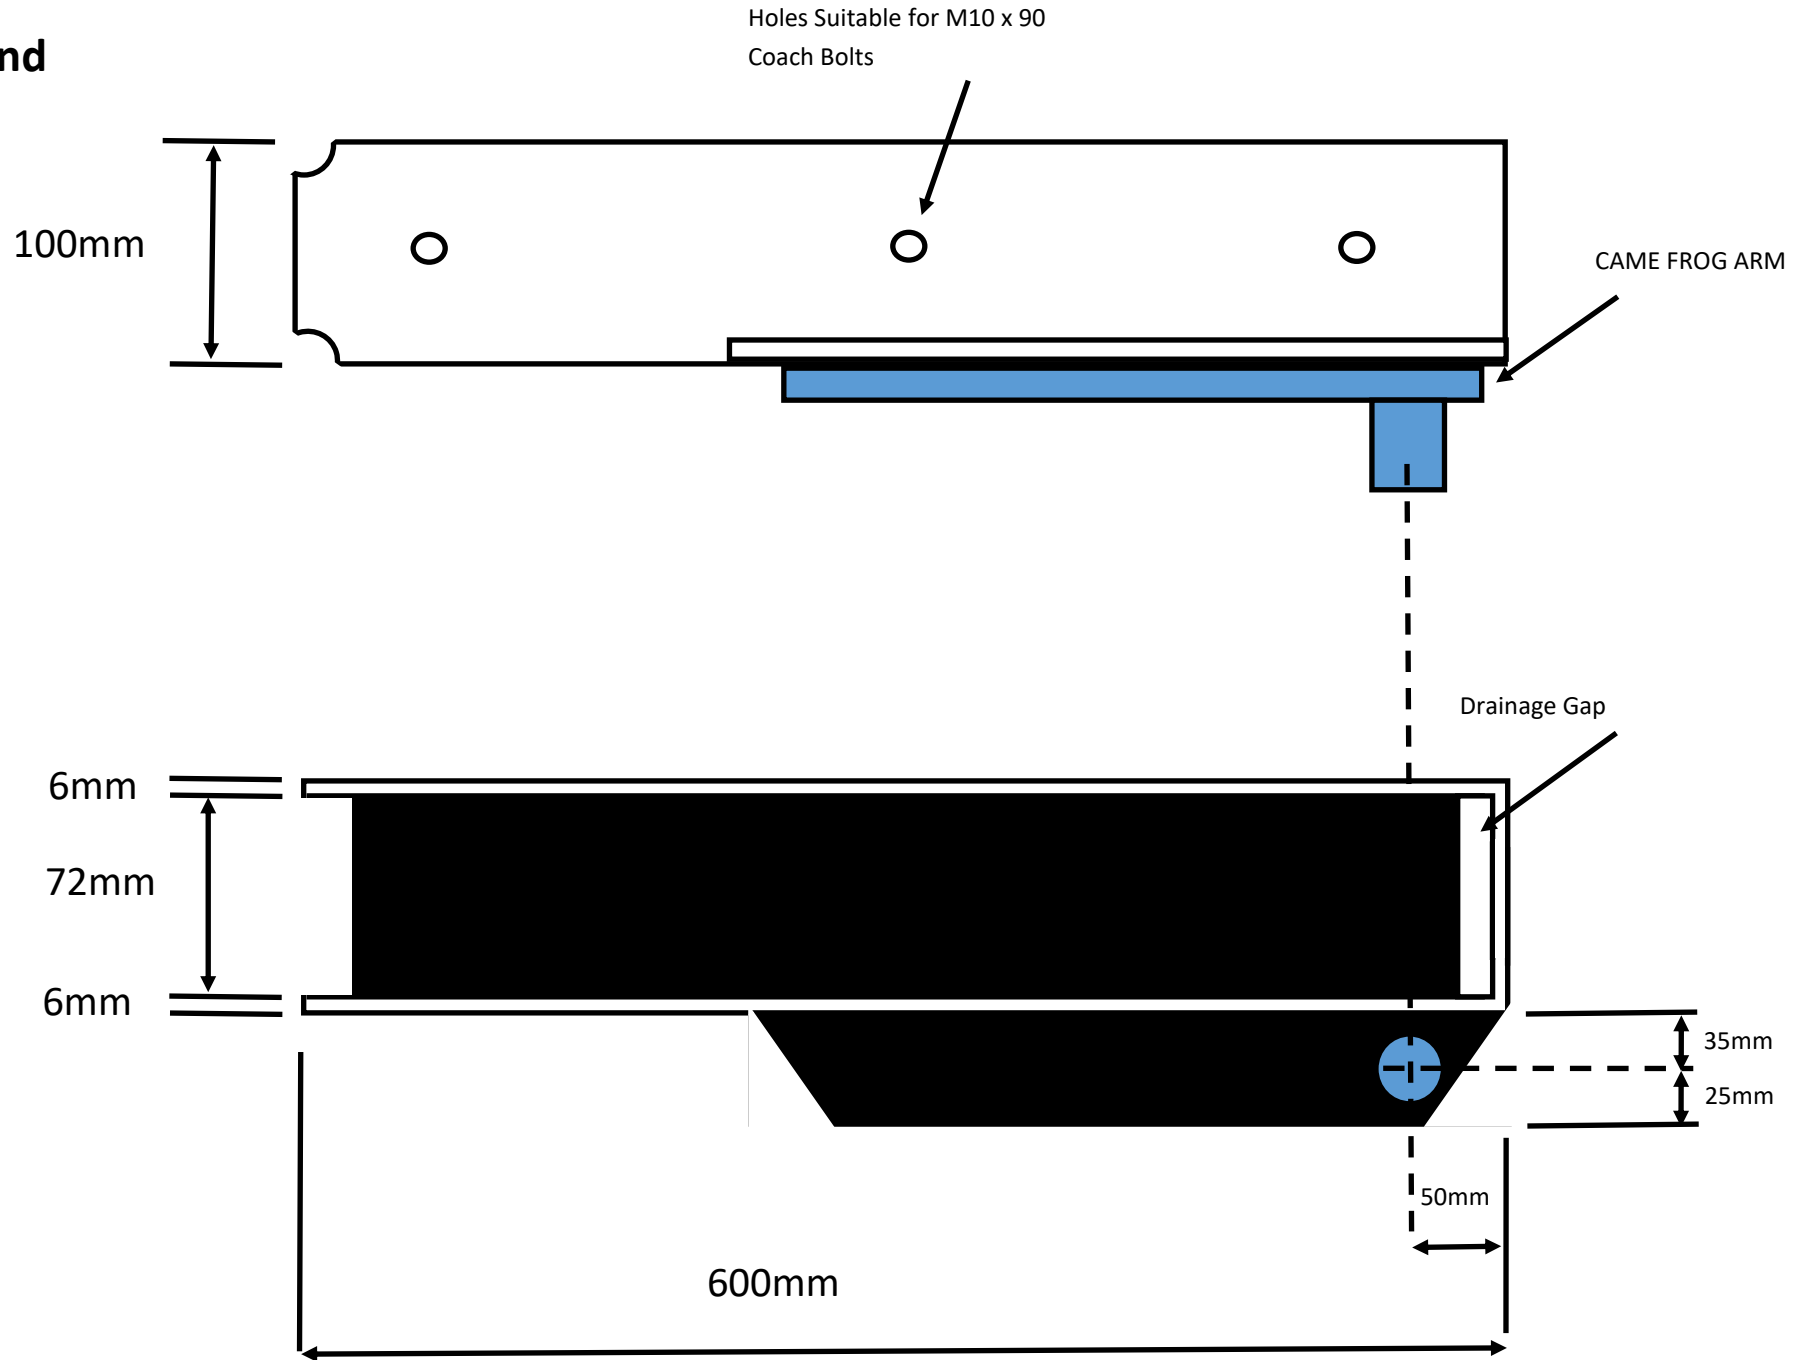

Off-Set Frog Shoe

Right-Hand

Off-Set Strap Hinge

HEAVY DUTY WALL PLATE HINGE