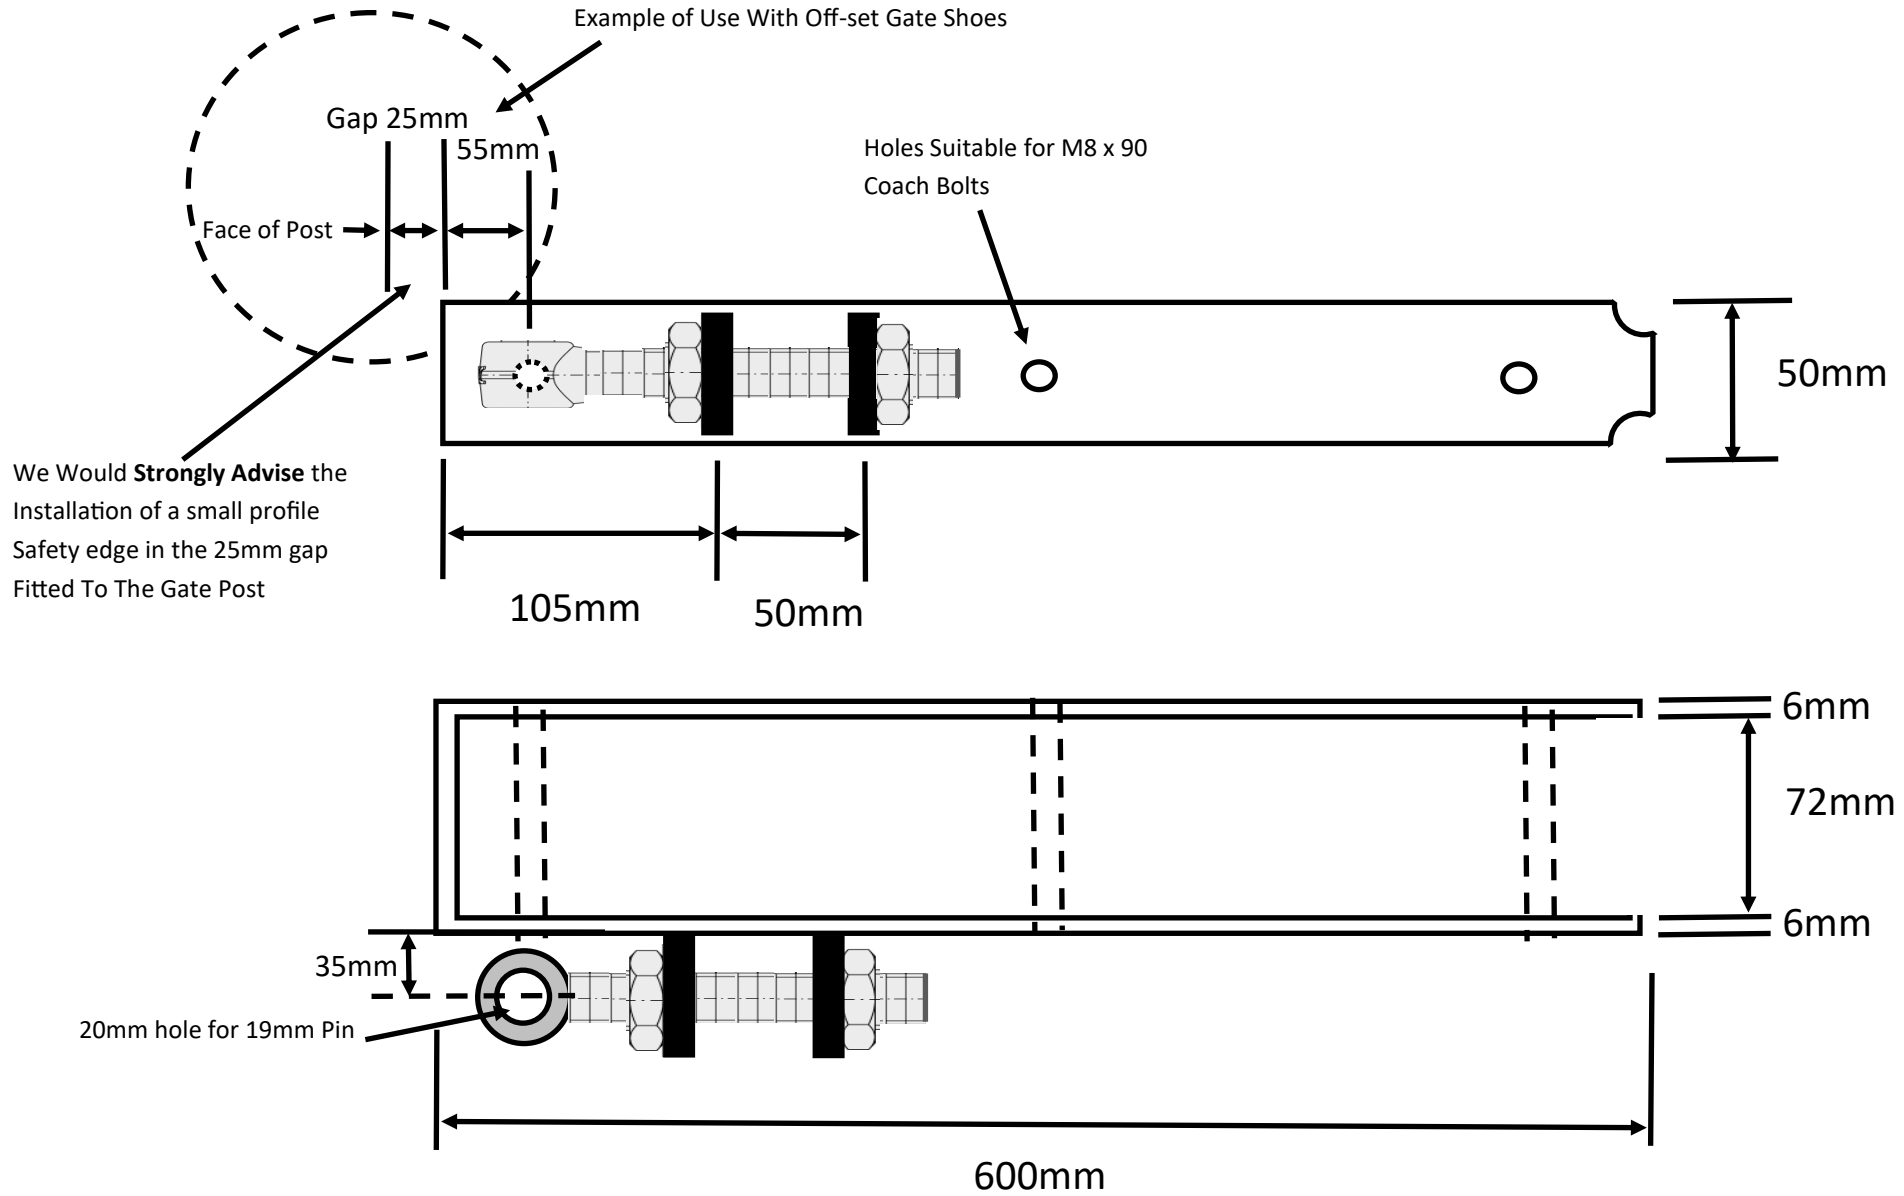

Off-Set Frog Shoe

Right-Hand

Off-Set Frog Shoe

Left-Hand

Off-Set Strap Hinge

HEAVY DUTY WALL PLATE HINGE