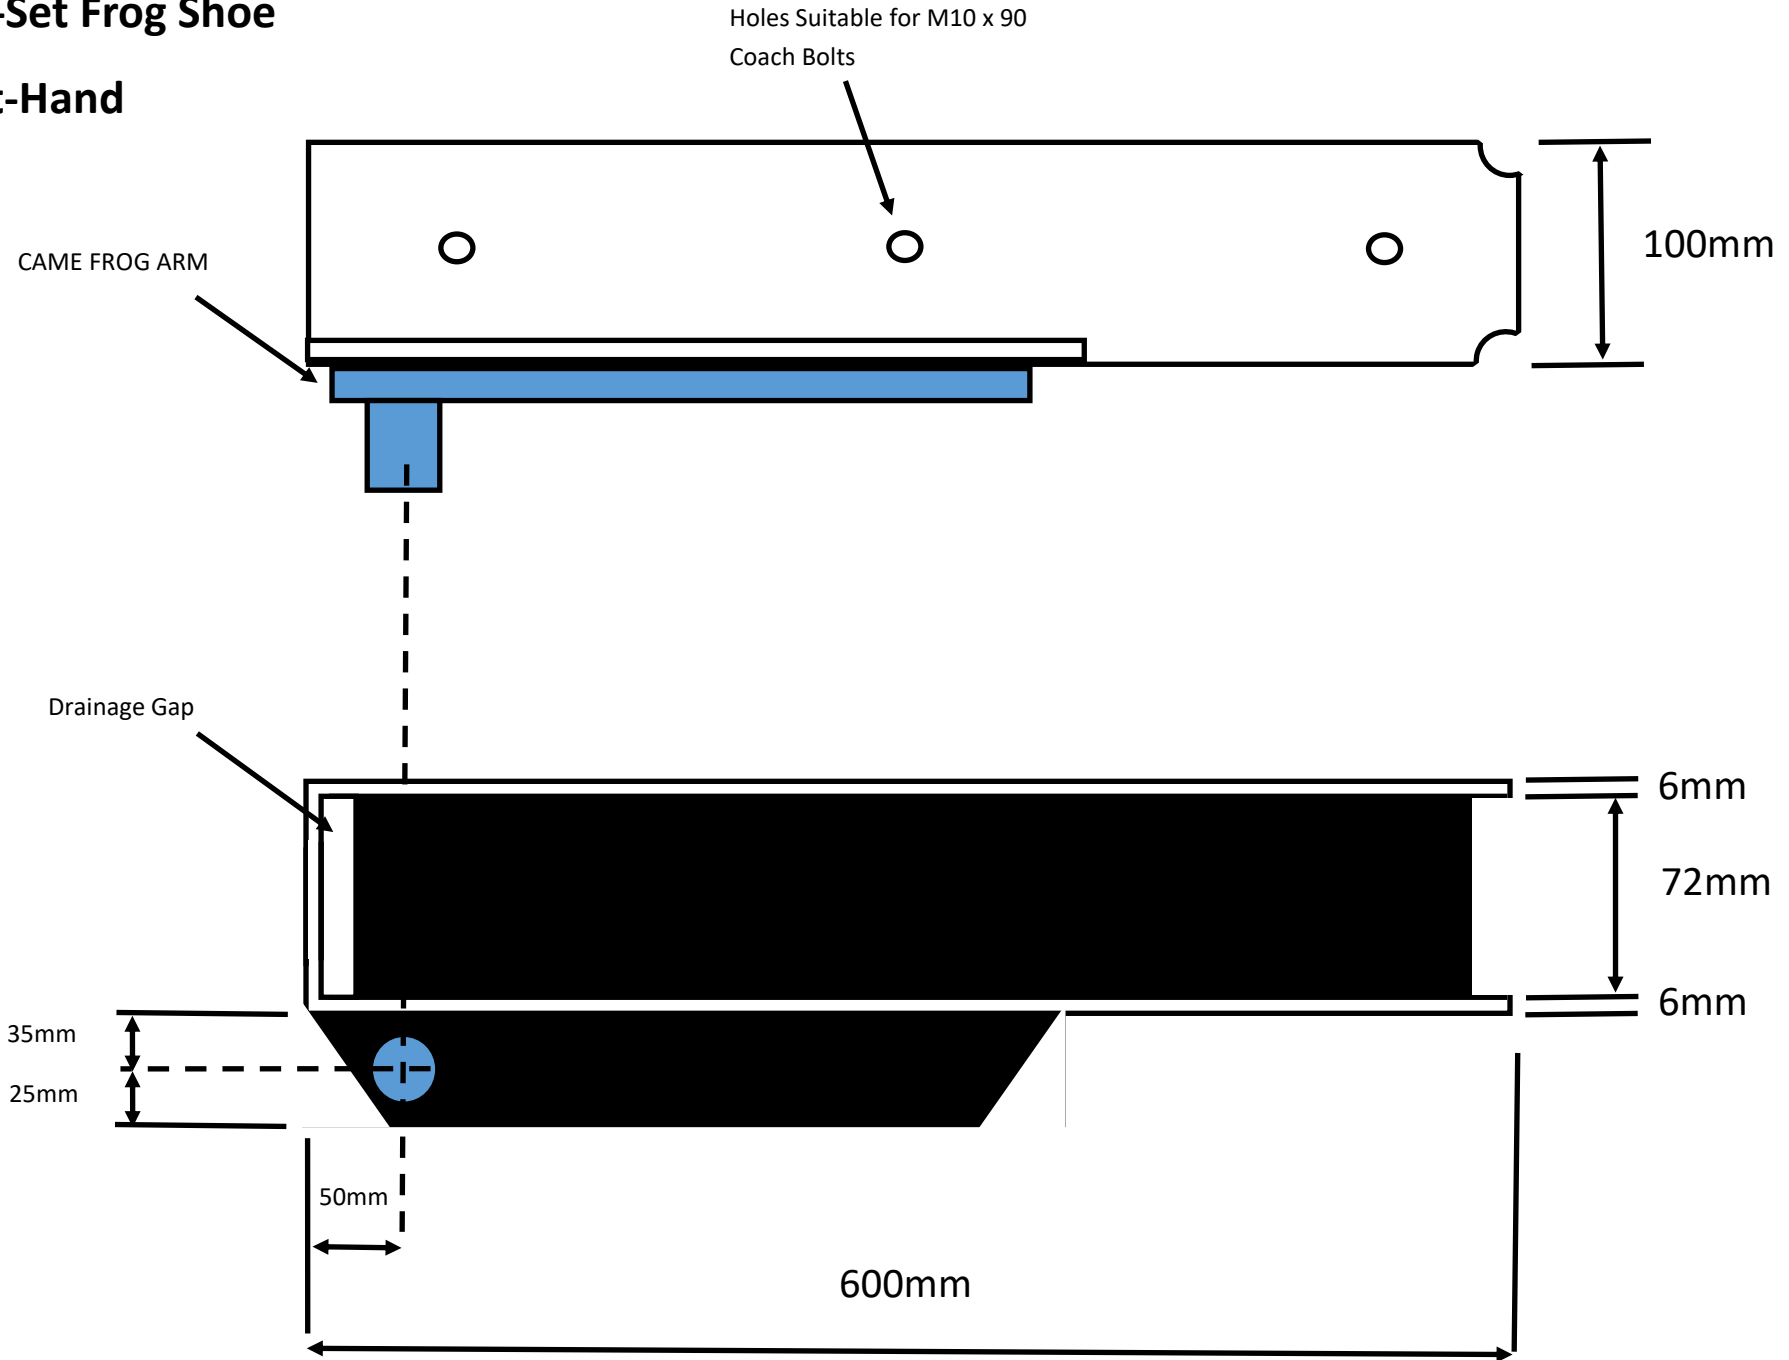

Off-Set Frog Shoe

Right-Hand

Off-Set Frog Shoe

Left-Hand

Off-Set Strap Hinge

HEAVY DUTY WALL PLATE HINGE