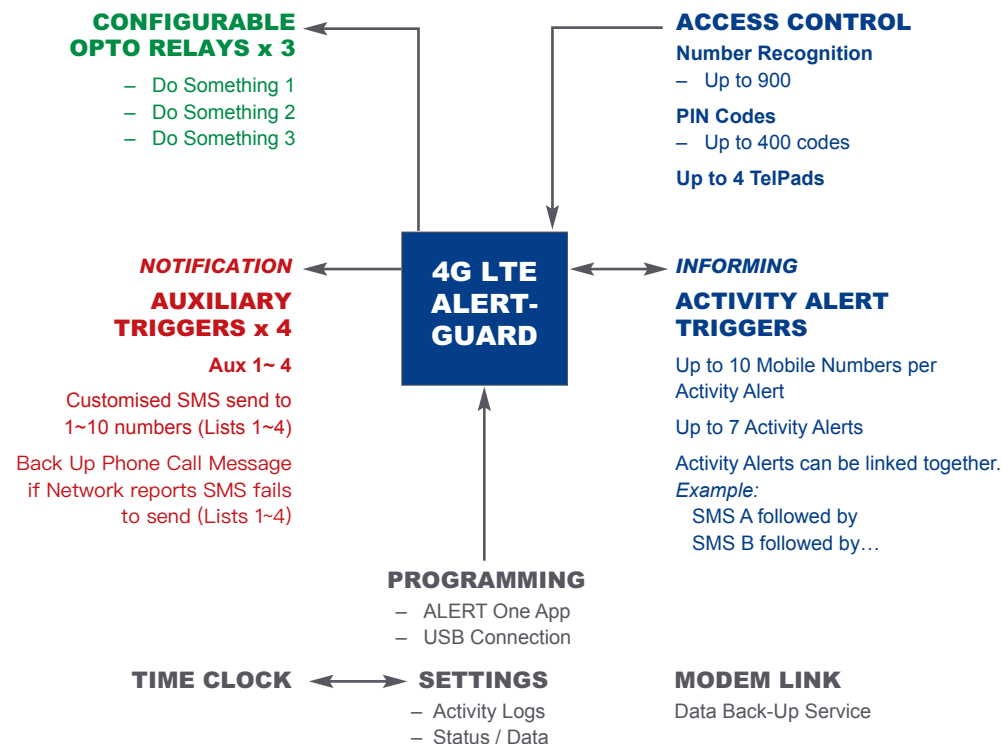

Network Status:
BLUE flashing = Online
BLUE continuous = Not Online

Internal OR Optional External Antenna

OK (Signal Strength):
GREEN Flashing with number of flashes/pause = Connected to Network with Network strength
GREEN Flashing with 1 second pulses = Not connected to the Network

TECHNICAL

- Complete kit, optional 4G LTE SIM card* power supply and internal antenna (external antenna opt extra)
- 4G LTE backwards compatible, allowing access across 4G, 3G, 2G networks
- A Site Signal Network Test to be undertaken before installation (performance is reliant on continuous network coverage)
- Antenna should be sited to optimise signal strength
- Must not be installed in a damp location without additional protection
- 900 Authorised numbers
- 400 PIN Access Codes
- Internal Time Clock x 9 time profiles allowing zone activities and over-rides
- Built in Interface for TelPad via CANbus
- Remotely programmable through **ALERT One** App. Download the App at www.commtel.tech
- Customised Text Alerts
- Activity Logs built in for diagnostics and history

*Subject to activation order

CONTROLLING REMOTE EQUIPMENT, WITHOUT THE NEED FOR AUDIO.

ALERTING OWNERS OF MISUSE, ABUSE OR UNAUTHORISED ACTIVITY.

4G LTE ALERT-GUARD | DOOR, GATE & BARRIER

OPERATIONAL FEATURES & CONTROLS

OPERATIONS

PROGRAMMING VIA ALERT One APP

Download from www.commtel.tech

- Please pay particular attention to the Safety Message Contents included on the App front page (*View Safety Message*).
- Click the  button on each page for additional Help/Guidance