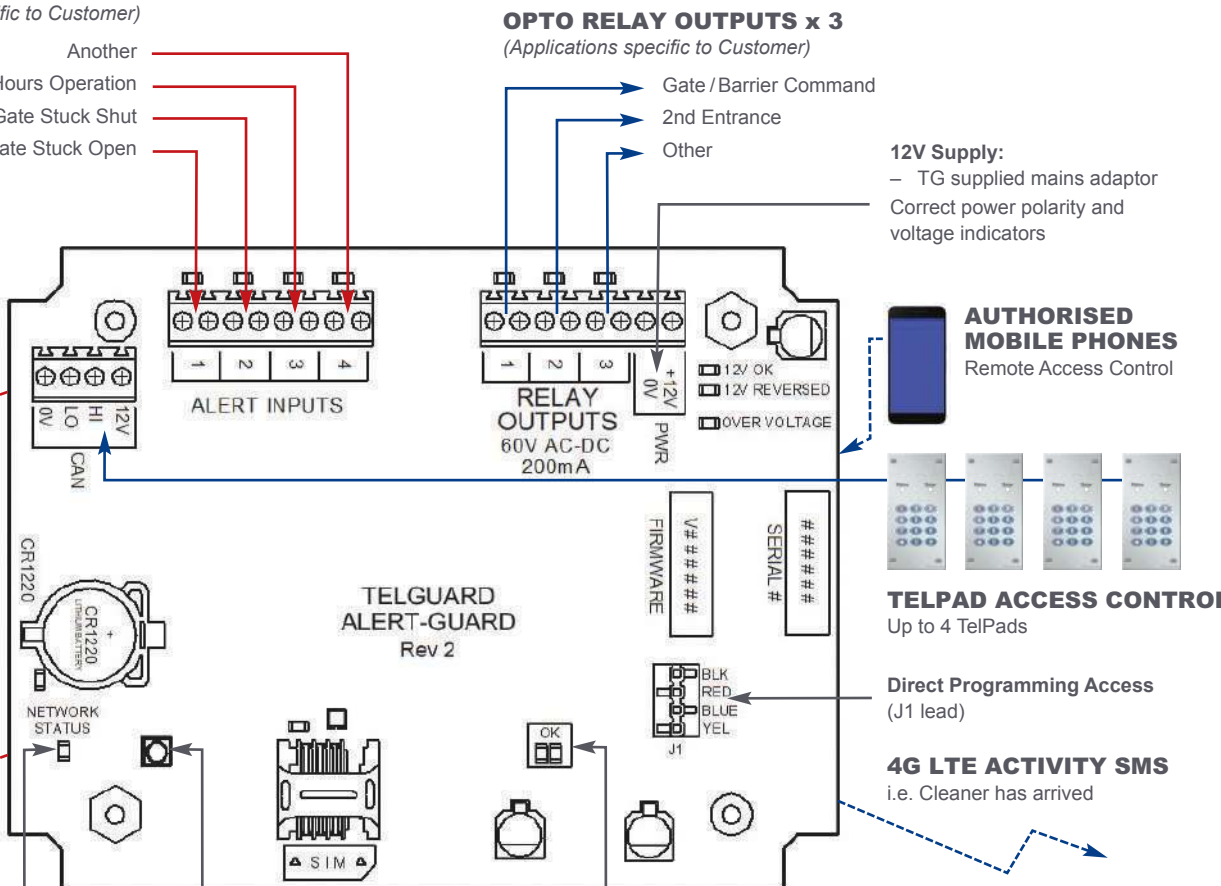

CONTROLLING REMOTE EQUIPMENT, WITHOUT THE NEED FOR AUDIO.

ALERTING OWNERS OF MISUSE, ABUSE OR UNAUTHORISED ACTIVITY.

4G LTE ALERT-GUARD | DOOR, GATE & BARRIER

APPLICATIONS

ALERT AUXILIARY INPUTS x 4

(Applications specific to Customer)

- Another
- Out of Hours Operation
- Gate Stuck Shut
- Gate Stuck Open

OPTO RELAY OUTPUTS x 3

(Applications specific to Customer)

- Gate / Barrier Command
- 2nd Entrance
- Other

12V Supply:

- TG supplied mains adaptor
- Correct power polarity and voltage indicators

4G LTE ALERT SMS

Up to 10 people x 4 auxiliary message types (relating to triggered Aux Input)
Alert SMS will be attempted 3 times per message

4G LTE BACK UP VOICE CALL ALERT

The first person + up to 10 people x 4 pre-recorded messages (relating to triggered Aux Input)
Back Up Voice Call Alert will be activated if Alert SMS fails to be delivered

TECHNICAL

- Complete kit, optional 4G LTE SIM card* power supply and internal antenna (external antenna opt extra)
- 4G LTE backwards compatible, allowing access across 4G, 3G, 2G networks
- A Site Signal Network Test to be undertaken before installation (performance is reliant on continuous network coverage)
- Antenna should be sited to optimise signal strength
- Must not be installed in a damp location without additional protection
- 900 Authorised numbers
- 400 PIN Access Codes
- Internal Time Clock x 9 time profiles allowing zone activities and over-rides
- Built in Interface for TelPad via CANbus
- Remotely programmable through **ALERT One** App. Download the App at www.commtel.tech
- Customised Text Alerts
- Activity Logs built in for diagnostics and history