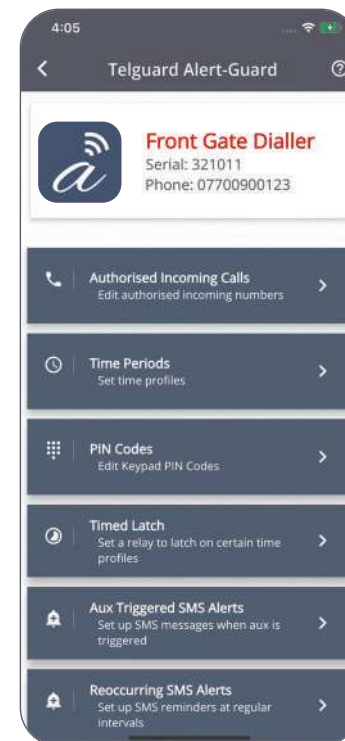

Network Status:
BLUE flashing = Online
BLUE continuous = Not Online

Internal OR Optional External Antenna

OK (Signal Strength):
GREEN Flashing with number of flashes/pause = Connected to Network with Network strength
GREEN Flashing with 1 second pulses = Not connected to the Network

TECHNICAL

- Complete kit, optional 4G LTE SIM card* power supply and internal antenna (external antenna opt extra)
- 4G LTE backwards compatible, allowing access across 4G, 3G, 2G networks
- A Site Signal Network Test to be undertaken before installation (performance is reliant on continuous network coverage)
- Antenna should be sited to optimise signal strength
- Must not be installed in a damp location without additional protection
- 900 Authorised numbers
- 400 PIN Access Codes
- Internal Time Clock x 9 time profiles allowing zone activities and over-rides
- Built in Interface for TelPad via CANbus
- Remotely programmable through **ALERT One** App. Download the App at www.commtel.tech
- Customised Text Alerts
- Activity Logs built in for diagnostics and history

*Subject to activation order

CONTROLLING REMOTE EQUIPMENT, WITHOUT THE NEED FOR AUDIO.

ALERTING OWNERS OF MISUSE, ABUSE OR UNAUTHORISED ACTIVITY.

4G LTE ALERT-GUARD | DOOR, GATE & BARRIER

OPERATIONAL FEATURES & CONTROLS

OPERATIONS

PROGRAMMING VIA ALERT One APP

Download from www.commtel.tech

- Please pay particular attention to the Safety Message Contents included on the App front page (*View Safety Message*).
- Click the  button on each page for additional Help/Guidance