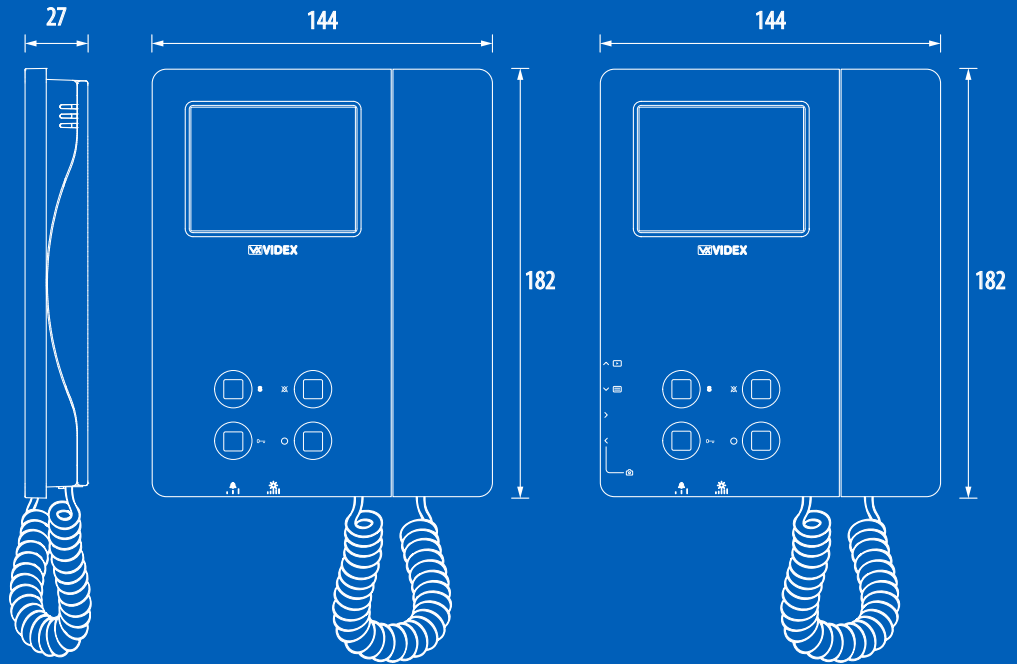

**3.5"
DISPLAY**

**DESK
KIT**

**MEMORY
VIDEO**

 **VIDEX**[®]

www.videxuk.com

Accessories include a desk kit for an easy and practical functional alternative to a wall mount solution.

Art.6276
Art.62931

Key Features include: