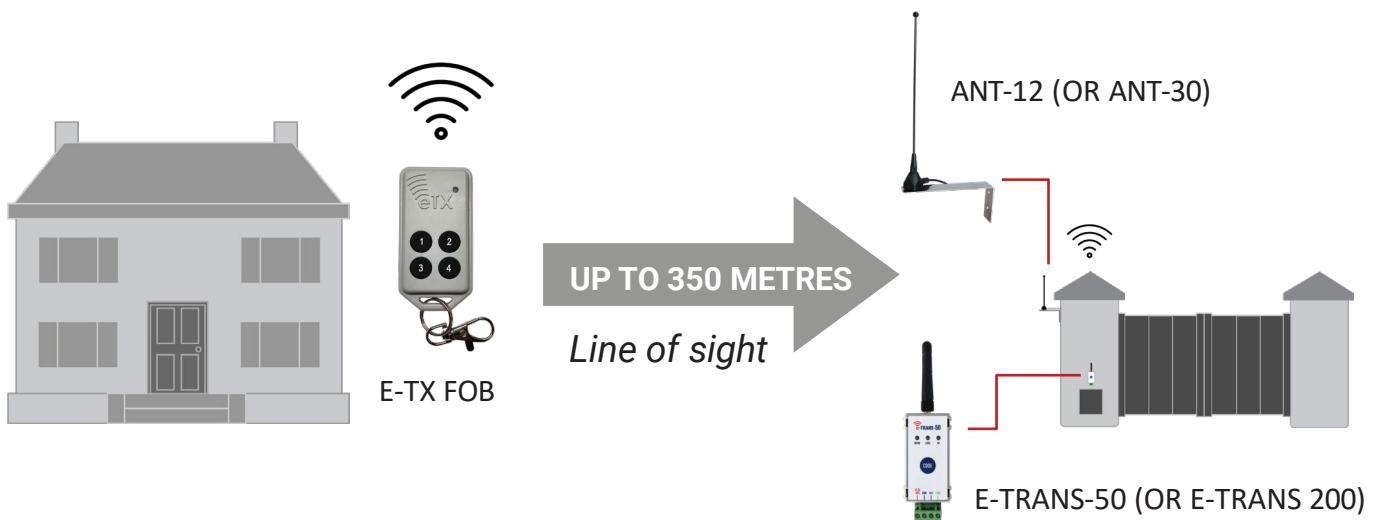

# Long-Range Gate Opening System

## The Ultimate Convenience

Our long-range gate-opening system offers homeowners unparalleled convenience by eliminating the need to physically approach the gate. With a simple push of a button on a fob (E-TX), homeowners can effortlessly open or close their gates from the comfort of their homes. This feature is particularly useful during inclement weather, late-night arrivals, or when in a hurry.

With the ability to open gates from up to a range of 350 metres (450/500 metres options). Homeowners can enjoy the ultimate convenience and peace of mind, knowing that their property is secure and easily accessible.