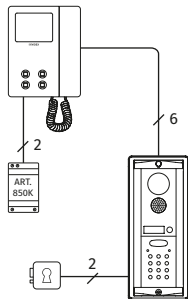

CVKC8K Videokits

8000 Series Flush & Surface Videokits with Code Lock

6 WIRES
BUS

CODELOCK

INTERCOM.

CVKC8KS