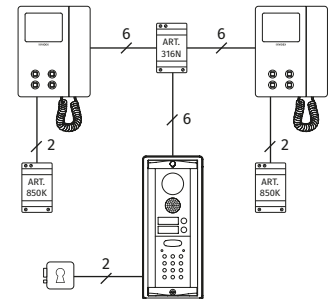

CVKC8K Videokits

8000 Series Flush & Surface Videokits with Code Lock

6 WIRES
BUS

CODELOCK

INTERCOM.

CVKC8KS

CVKC8K2
CVKC8K2S

CVKC8K
CVKC8KS

Part No.	CVKC8K	CVKC8KS	CVKC8K2	CVKC8K2S
CONNECTION	6 Wire Bus (twisted pair balanced video V1/V2)			
OUTDOOR STATION	8000 Series			
SPEAKER UNIT MODULE	1 x 8833-1/C		1 x 8833-2/C	
CAMERA TYPE	High quality colour camera with white illumination LEDs			
WIDE CAMERA OPTION	Not available			
LEDS	No			
CALL BUTTONS	1		2	
DOOR RELEASE	Built-in Lock Relay Dry Contacts C, NC, NO or capacitor discharge			
CALL TYPE	Electronic Call Tone (and reassurance tones)			
CODELOCK MODULE	1 x 8800			
CODES	2 codes (1 code per relay, 4-8 digits)			
RELAYS	2 relays (C, NC, NO, max. 24Vac/dc @ 2A)			
ILLUMINATION	Yes			
MOUNTING BOX	1 x 8857	1 x 8887	1 x 8857	1 x 8887
RAINSHIELD OPTION	1 x 8877	n/a	1 x 8877	n/a
SIZE	2.5 module			
MOUNTING	Flush	Surface	Flush	Surface
POWER SUPPLY UNIT	1 x 850K		2 x 850K	
INPUT/OUTPUT/VA	230Vac / 24Vac / 24VA			
SIZE	5 Modules A Type DIN Box (87x105x65mm)			
MOUNTING	DIN rail or direct wall fixing			
VIDEO DISTRIBUTOR	n/a		1 x 316N	