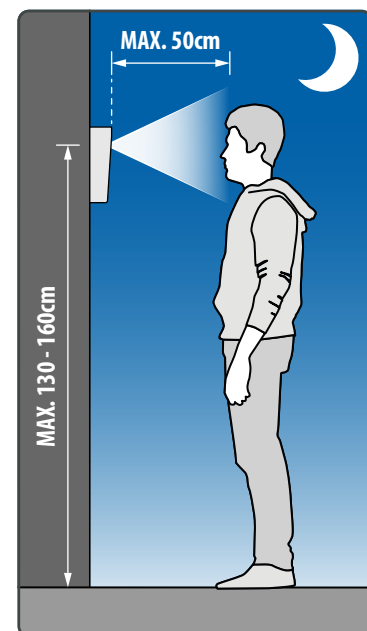

SPECIAL FEATURES

MAX DOOR STATIONS	Up to 4 (max.)
MAX INDOOR STATIONS	Up to 4 per call button
DDA COMPLIANT	Yes, acoustic reassurance tones
CAMERA RECALL	Yes, selective on multiple door station system
INTERCOMMUNICATION	Yes, between different apartments or between extensions in the same apartment without any additional connection or requirement
LOCAL BELL FACILITY	Yes with different call tone from external call
PRIVACY	Yes to temporarily disable the call
PUSH TO EXIT INPUT	Yes, 1x push to exit input (switched 0V)
PROGRAMMABLE TIMES	Conversation and Door Opening

Camera mounting height & distance.