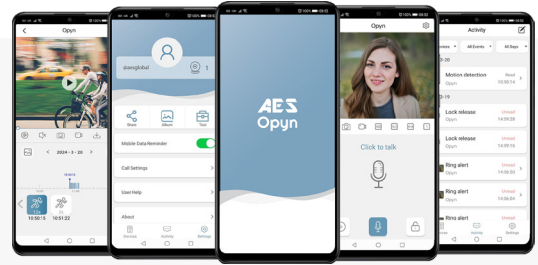

Opyn

Advanced IP-4G Video Intercom

Interact with your caller via WiFi or 4G connectivity, no matter where you are. Stay connected anytime, anywhere.

Establish a connection using WiFi or a LAN cable. 4G kits are available, providing internet connectivity through a compatible SIM card.

 2x Relays.

 Nightvision.

 LED Luminance (Night time).

 Voice Control via Alexa/Google Integration.

 Tamper Alarm.

 Set automatic opening times via Opyn app.

 Scan QR code unlock. Ability to set validity time & the number of uses or make both unlimited.

 Motion detection alerts, use app to playback footage from online server.

 View live camera feed via app.

 Image/Video download.

 Multiple users/devices same account online in app.

 Ability to add 3 customized voicemail messages and set one to play when the call is not accepted.