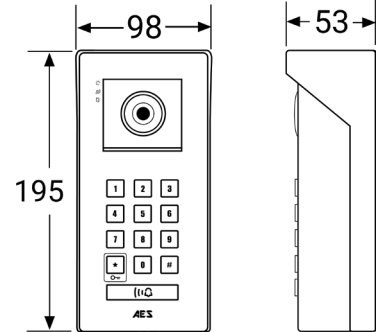

OPYN-IP-IBK

Kit comes with hooded imperial video intercom in black powder coated with white light illumination. Wifi antenna & power supply.