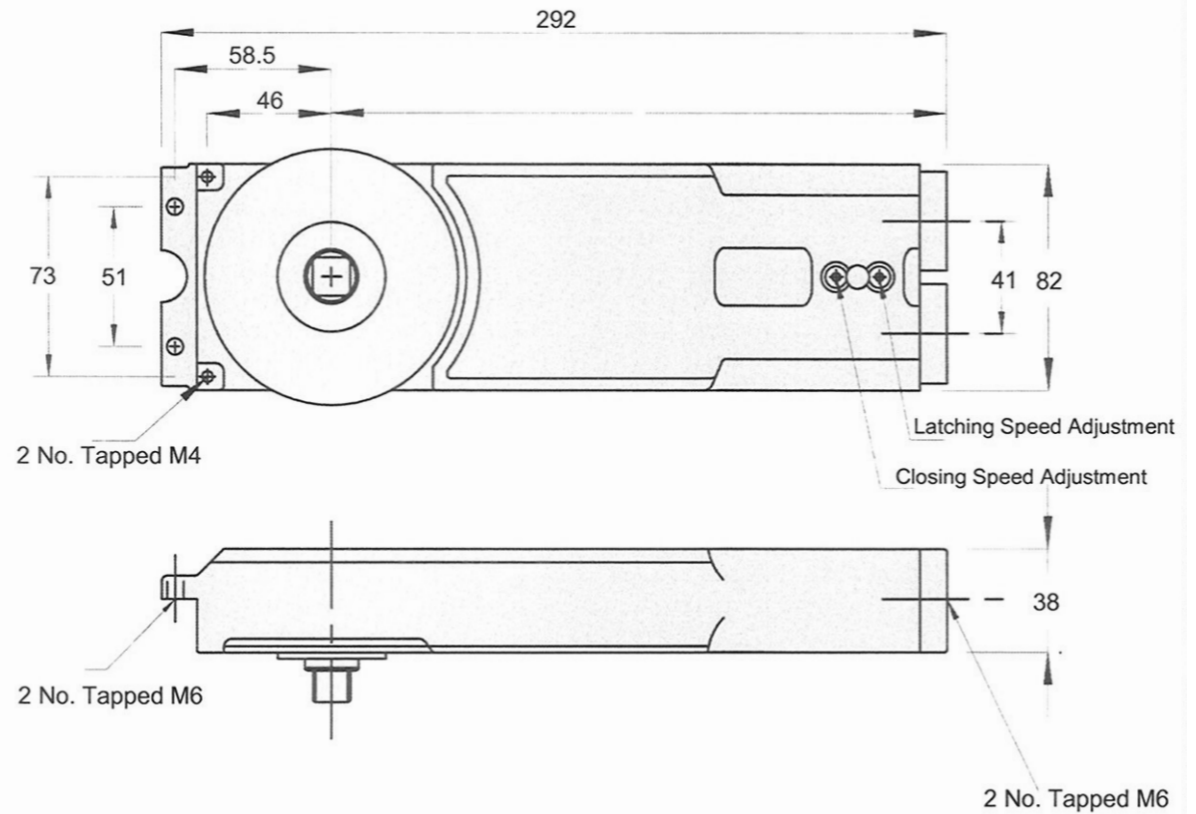

- Max recommended gate width 1250mm.
- Max recommended gate weight 110 Kg.
- Non Hold Open
- 2 speed adjustments
- 105° Stop
- Captive Valves
- Allen Key Speed Adjustment
- Tested to 1,000,000 cycles.
- For all temperatures down to -40° C

**NOTE:** It is important to incorporate a stop in the gate design to limit the opening to approx 90° to prevent damage to the unit.

**LL0145 Easy Pro Closer Unit**

**Component Part - 01/01/20**